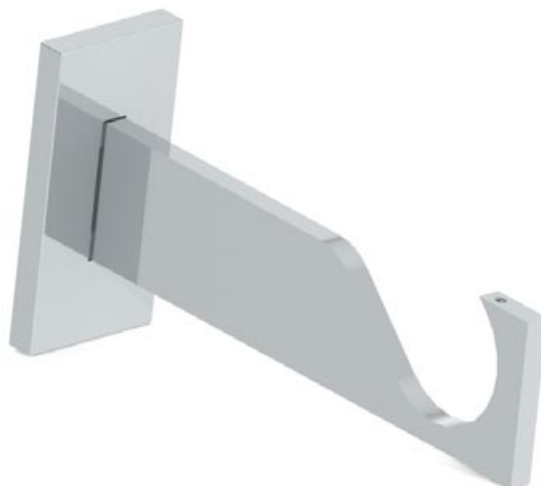

SIMPLE Brackets • Adjustable Bracket - Side

Finishes Alabaster • Dusk • Granite • Slate • Flint • Barley • Dove • Millstone • Clay • Cocoa • Cloud • Ceramic • Bone • Cream • Parchment • Damson • Moss • Smoke • Frame Grey • Raven Coat Options: Matte (M) • Satin (S) • Gloss (G) Platinum • Champagne • Gold • Cognac • Gunmetal • Antique Brass • Pewter • Bronzed Coat Options: Satin (S) • Gloss (G)
Polished Nickel - Can be specified at twice the cost of the standard finish
Custom Finishes Can be specified subject to a per colour upcharge, (up to five poles)

19mm (3/4") Adjustable Bracket - Side

W Weight 370g (13oz)

25mm (1") Adjustable Bracket - Side

W Weight 370g (13oz)

30mm (1 3/16") Adjustable Bracket - Side

W Weight 370g (13oz)

38mm (1 1/2") Adjustable Bracket - Side

W Weight 777g (1lb 11oz)

SIMPLE Brackets • Adjustable Bracket - Side

Finishes Alabaster • Dusk • Granite • Slate • Flint • Barley • Dove • Millstone • Clay • Cocoa • Cloud • Ceramic • Bone • Cream • Parchment • Damson • Moss • Smoke • Frame Grey • Raven Coat Options: Matte (M) • Satin (S) • Gloss (G) • Platinum • Champagne • Gold • Cognac • Gunmetal • Antique Brass • Pewter • Bronzed Coat Options: Satin (S) • Gloss (G)
Polished Nickel - Can be specified at twice the cost of the standard finish
Custom Finishes Can be specified subject to a per colour upcharge. (up to five poles)

50mm (2") Adjustable Bracket - Side

 Weight 753g (1lb 11oz)