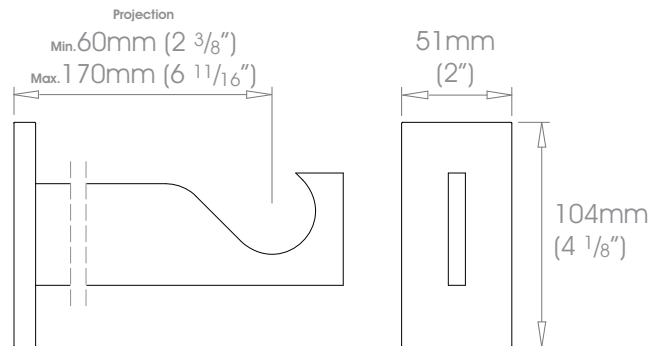

19mm (3/4") Adjustable Bracket - Side

W Weight 370g (13oz)

25mm (1") Adjustable Bracket - Side

W Weight 370g (13oz)

30mm (1 3/16") Adjustable Bracket - Side

W Weight 370g (13oz)

38mm (1 1/2") Adjustable Bracket - Side

50mm (2") Adjustable Bracket - Side

 Weight 753g (1lb 11oz)