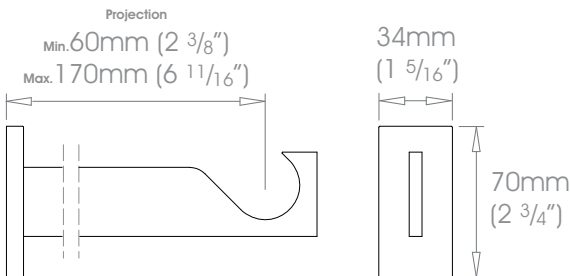

19mm (3/4") Adjustable Bracket - Side

W Weight 370g (13oz)

25mm (1") Adjustable Bracket - Side

W Weight 370g (13oz)

30mm (1 3/16") Adjustable Bracket - Side

W Weight 370g (13oz)

38mm (1 1/2") Adjustable Bracket - Side

50mm (2") Adjustable Bracket - Side

 Weight 753g (1lb 11oz)