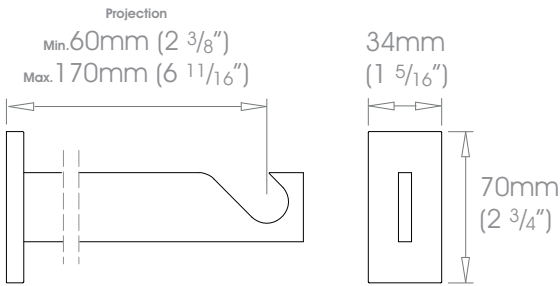

19mm (3/4") Adjustable Bracket - Side

W Weight 370g (13oz)

25mm (1") Adjustable Bracket - Side

W Weight 370g (13oz)

30mm (1 3/16") Adjustable Bracket - Side

W Weight 370g (13oz)

38mm (1 1/2") Adjustable Bracket - Side

50mm (2") Adjustable Bracket - Side

 Weight 753g (1lb 11oz)