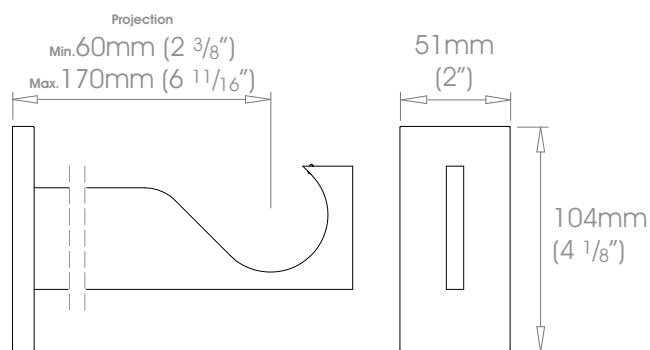

19mm (3/4") Adjustable Bracket - Side

W Weight 370g (13oz)

25mm (1") Adjustable Bracket - Side

W Weight 370g (13oz)

30mm (1 3/16") Adjustable Bracket - Side

W Weight 370g (13oz)

38mm (1 1/2") Adjustable Bracket - Side

W Weight 777g (1lb 11oz)

SIMPLE Brackets • Adjustable Bracket - Side

Finishes Alabaster • Dusk • Granite • Slate • Flint • Barley • Dove • Millstone • Clay • Cocoa • Cloud • Ceramic • Bone • Cream • Parchment • Damson • Moss • Smoke • Frame Grey • Raven Coat Options: Matte (M) • Satin (S) • Gloss (G) • Platinum • Champagne • Gold • Cognac • Gunmetal • Antique Brass • Pewter • Bronzed Coat Options: Satin (S) • Gloss (G)
Polished Nickel - Can be specified at twice the cost of the standard finish
Custom Finishes Can be specified subject to a per colour upcharge. (up to five poles)

50mm (2") Adjustable Bracket - Side

 Weight 753g (1lb 11oz)