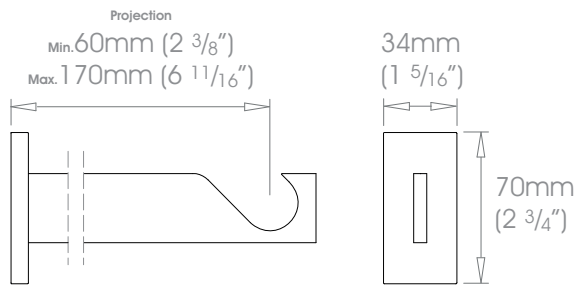

19mm (3/4") Adjustable Bracket - Side

W Weight 370g (13oz)

25mm (1") Adjustable Bracket - Side

W Weight 370g (13oz)

30mm (1 3/16") Adjustable Bracket - Side

W Weight 370g (13oz)

38mm (1 1/2") Adjustable Bracket - Side

50mm (2") Adjustable Bracket - Side

 Weight 753g (1lb 11oz)