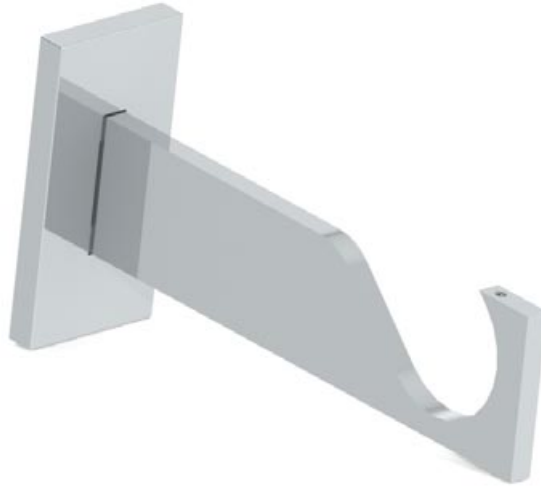

SIMPLE Brackets • Adjustable Bracket - Side

Finishes Alabaster • Dusk • Granite • Slate • Flint • Barley • Dove • Millstone • Clay • Cocoa • Cloud • Ceramic • Bone • Cream • Parchment • Damson • Moss • Smoke • Frame Grey • Raven Coat Options: Matte (M) • Satin (S) • Gloss (G) Platinum • Champagne • Gold • Cognac • Gunmetal • Antique Brass • Pewter • Bronzed Coat Options: Satin (S) • Gloss (G)
Polished Nickel - Can be specified at twice the cost of the standard finish
Custom Finishes Can be specified subject to a per colour upcharge, (up to five poles)

19mm (3/4") Adjustable Bracket - Side

W Weight 370g (13oz)

25mm (1") Adjustable Bracket - Side

W Weight 370g (13oz)

30mm (1 3/16") Adjustable Bracket - Side

W Weight 370g (13oz)

38mm (1 1/2") Adjustable Bracket - Side

W Weight 777g (1lb 11oz)

SIMPLE Brackets • Adjustable Bracket - Side

Finishes Alabaster • Dusk • Granite • Slate • Flint • Barley • Dove • Millstone • Clay • Cocoa • Cloud • Ceramic • Bone • Cream • Parchment • Damson • Moss • Smoke • Frame Grey • Raven Coat Options: Matte (M) • Satin (S) • Gloss (G) • Platinum • Champagne • Gold • Cognac • Gunmetal • Antique Brass • Pewter • Bronzed Coat Options: Satin (S) • Gloss (G)
Polished Nickel - Can be specified at twice the cost of the standard finish
Custom Finishes Can be specified subject to a per colour upcharge. (up to five poles)

50mm (2") Adjustable Bracket - Side

 Weight 753g (1lb 11oz)