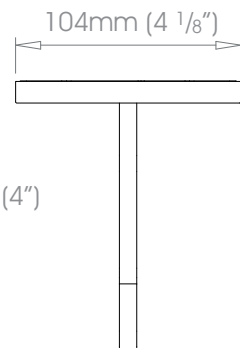

19mm (3/4") Ceiling Bracket - Passing

Projection 60mm (2 3/8")
100mm (4")

Weight 140g (5oz)
200g (7oz)

25mm (1") Ceiling Bracket - Passing

Projection 60mm (2 3/8")
100mm (4")

Weight 140g (5oz)
200g (7oz)

30mm (1 3/16") Ceiling Bracket - Passing

Projection 100mm (4")

Weight 200g (7oz)

38mm (1 1/2") Ceiling Bracket - Passing

Projection 100mm (4")

Weight 457g (1lb)

SIMPLE Brackets • Ceiling Bracket - Passing

Finishes Alabaster • Dusk • Granite • Slate • Flint • Barley • Dove • Millstone • Clay • Cocoa • Cloud • Ceramic • Bone • Cream • Parchment • Damson • Moss • Smoke • Frame Grey • Raven Coat Options: Matte (M) • Satin (S) • Gloss (G) • Platinum • Champagne • Gold • Cognac • Gunmetal • Antique Brass • Pewter • Bronzed Coat Options: Satin (S) • Gloss (G)
Polished Nickel - Can be specified at twice the cost of the standard finish
Custom Finishes Can be specified subject to a per colour upcharge, (up to five poles)

50mm (2") Ceiling Bracket - Passing

 Projection 100mm (4")

 Weight 447g (16oz)