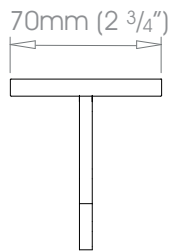

19mm (3/4") Ceiling Bracket - Passing

Projection 60mm (2 3/8")
100mm (4")

Weight 140g (5oz)
200g (7oz)

25mm (1") Ceiling Bracket - Passing

Projection 60mm (2 3/8")
100mm (4")

Weight 140g (5oz)
200g (7oz)

30mm (1 3/16") Ceiling Bracket - Passing

Projection 100mm (4")

Weight 200g (7oz)

38mm (1 1/2") Ceiling Bracket - Passing

Projection 100mm (4")

Weight 457g (1lb)

SIMPLE Brackets • Ceiling Bracket - Passing

Finishes Alabaster • Dusk • Granite • Slate • Flint • Barley • Dove • Millstone • Clay • Cocoa • Cloud • Ceramic • Bone • Cream • Parchment • Damson • Moss • Smoke • Frame Grey • Raven Coat Options: Matte (M) • Satin (S) • Gloss (G) • Platinum • Champagne • Gold • Cognac • Gunmetal • Antique Brass • Pewter • Bronzed Coat Options: Satin (S) • Gloss (G)
Polished Nickel - Can be specified at twice the cost of the standard finish
Custom Finishes Can be specified subject to a per colour upcharge, (up to five poles)