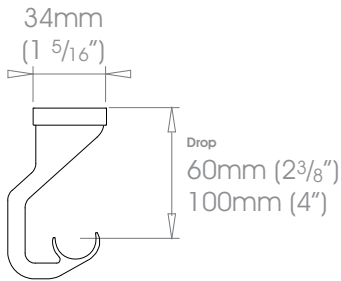

19mm (3/4") Ceiling Bracket - Passing

Projection 60mm (2 3/8")
100mm (4")

Weight 140g (5oz)
200g (7oz)

25mm (1") Ceiling Bracket - Passing

Projection 60mm (2 3/8")
100mm (4")

Weight 140g (5oz)
200g (7oz)

30mm (1 3/16") Ceiling Bracket - Passing

Projection 100mm (4")

Weight 200g (7oz)

38mm (1 1/2") Ceiling Bracket - Passing

Projection 100mm (4")

Weight 457g (1lb)

SIMPLE Brackets • Ceiling Bracket - Passing

Finishes Alabaster • Dusk • Granite • Slate • Flint • Barley • Dove • Millstone • Clay • Cocoa • Cloud • Ceramic • Bone • Cream • Parchment • Damson • Moss • Smoke • Frame Grey • Raven Coat Options: Matte (M) • Satin (S) • Gloss (G) • Platinum • Champagne • Gold • Cognac • Gunmetal • Antique Brass • Pewter • Bronzed Coat Options: Satin (S) • Gloss (G)
Polished Nickel - Can be specified at twice the cost of the standard finish
Custom Finishes Can be specified subject to a per colour upcharge, (up to five poles)

50mm (2") Ceiling Bracket - Passing

 Projection 100mm (4")

 Weight 447g (16oz)