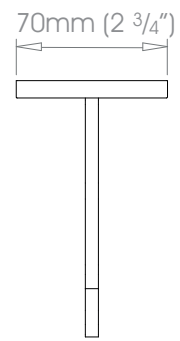

19mm (3/4") Ceiling Bracket - Passing

Projection 60mm (2 3/8")
100mm (4")

Weight 140g (5oz)
200g (7oz)

25mm (1") Ceiling Bracket - Passing

Projection 60mm (2 3/8")
100mm (4")

Weight 140g (5oz)
200g (7oz)

30mm (1 3/16") Ceiling Bracket - Passing

Projection 100mm (4")

Weight 200g (7oz)

38mm (1 1/2") Ceiling Bracket - Passing

Projection 100mm (4")

Weight 457g (1lb)

SIMPLE Brackets • Ceiling Bracket - Passing

Finishes Alabaster • Dusk • Granite • Slate • Flint • Barley • Dove • Millstone • Clay • Cocoa • Cloud • Ceramic • Bone • Cream • Parchment • Damson • Moss • Smoke • Frame Grey • Raven Coat Options: Matte (M) • Satin (S) • Gloss (G) • Platinum • Champagne • Gold • Cognac • Gunmetal • Antique Brass • Pewter • Bronzed Coat Options: Satin (S) • Gloss (G)
Polished Nickel - Can be specified at twice the cost of the standard finish
Custom Finishes Can be specified subject to a per colour upcharge, (up to five poles)

50mm (2") Ceiling Bracket - Passing

 Projection 100mm (4")

 Weight 447g (16oz)