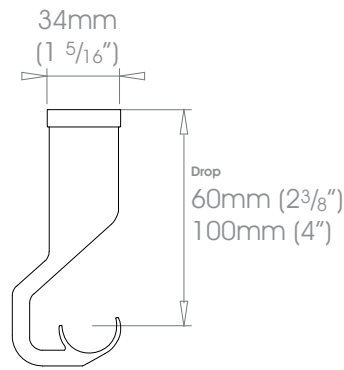

19mm (3/4") Ceiling Bracket - Passing

Projection 60mm (2 3/8")
100mm (4")

Weight 140g (5oz)
200g (7oz)

25mm (1") Ceiling Bracket - Passing

Projection 60mm (2 3/8")
100mm (4")

Weight 140g (5oz)
200g (7oz)

30mm (1 3/16") Ceiling Bracket - Passing

Projection 100mm (4")

Weight 200g (7oz)

38mm (1 1/2") Ceiling Bracket - Passing

Projection 100mm (4")

Weight 457g (1lb)

SIMPLE Brackets • Ceiling Bracket - Passing

Finishes Alabaster • Dusk • Granite • Slate • Flint • Barley • Dove • Millstone • Clay • Cocoa • Cloud • Ceramic • Bone • Cream • Parchment • Damson • Moss • Smoke • Frame Grey • Raven Coat Options: Matte (M) • Satin (S) • Gloss (G) • Platinum • Champagne • Gold • Cognac • Gunmetal • Antique Brass • Pewter • Bronzed Coat Options: Satin (S) • Gloss (G)
Polished Nickel - Can be specified at twice the cost of the standard finish
Custom Finishes Can be specified subject to a per colour upcharge, (up to five poles)

50mm (2") Ceiling Bracket - Passing

 Projection 100mm (4")

 Weight 447g (16oz)