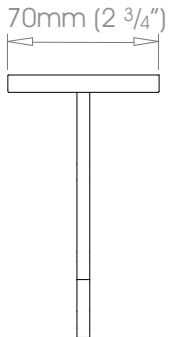

19mm (3/4") Ceiling Bracket - Passing

Projection 60mm (2 3/8")
100mm (4")

Weight 140g (5oz)
200g (7oz)

25mm (1") Ceiling Bracket - Passing

Projection 60mm (2 3/8")
100mm (4")

Weight 140g (5oz)
200g (7oz)

30mm (1 3/16") Ceiling Bracket - Passing

Projection 100mm (4")

Weight 200g (7oz)

38mm (1 1/2") Ceiling Bracket - Passing

Projection 100mm (4")

Weight 457g (1lb)

SIMPLE Brackets • Ceiling Bracket - Passing

Finishes Alabaster • Dusk • Granite • Slate • Flint • Barley • Dove • Millstone • Clay • Cocoa • Cloud • Ceramic • Bone • Cream • Parchment • Damson • Moss • Smoke • Frame Grey • Raven Coat Options: Matte (M) • Satin (S) • Gloss (G) • Platinum • Champagne • Gold • Cognac • Gunmetal • Antique Brass • Pewter • Bronzed Coat Options: Satin (S) • Gloss (G)
Polished Nickel - Can be specified at twice the cost of the standard finish
Custom Finishes Can be specified subject to a per colour upcharge, (up to five poles)

50mm (2") Ceiling Bracket - Passing

 Projection 100mm (4")

 Weight 447g (16oz)