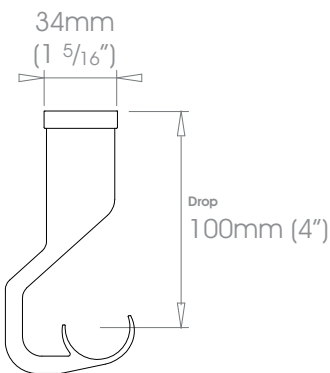

19mm (3/4") Ceiling Bracket - Passing

Projection 60mm (2 3/8")
100mm (4")

Weight 140g (5oz)
200g (7oz)

25mm (1") Ceiling Bracket - Passing

Projection 60mm (2 3/8")
100mm (4")

Weight 140g (5oz)
200g (7oz)

30mm (1 3/16") Ceiling Bracket - Passing

Projection 100mm (4")

Weight 200g (7oz)

38mm (1 1/2") Ceiling Bracket - Passing

Projection 100mm (4")

Weight 457g (1lb)

SIMPLE Brackets • Ceiling Bracket - Passing

Finishes Alabaster • Dusk • Granite • Slate • Flint • Barley • Dove • Millstone • Clay • Cocoa • Cloud • Ceramic • Bone • Cream • Parchment • Damson • Moss • Smoke • Frame Grey • Raven Coat Options: Matte (M) • Satin (S) • Gloss (G) • Platinum • Champagne • Gold • Cognac • Gunmetal • Antique Brass • Pewter • Bronzed Coat Options: Satin (S) • Gloss (G)
Polished Nickel - Can be specified at twice the cost of the standard finish
Custom Finishes Can be specified subject to a per colour upcharge, (up to five poles)

50mm (2") Ceiling Bracket - Passing

 Projection 100mm (4")

 Weight 447g (16oz)