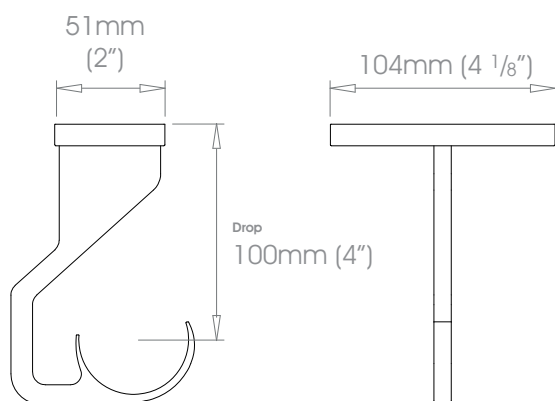

19mm (3/4") Ceiling Bracket - Passing

Projection 60mm (2 3/8")
100mm (4")

Weight 140g (5oz)
200g (7oz)

25mm (1") Ceiling Bracket - Passing

Projection 60mm (2 3/8")
100mm (4")

Weight 140g (5oz)
200g (7oz)

30mm (1 3/16") Ceiling Bracket - Passing

Projection 100mm (4")

Weight 200g (7oz)

38mm (1 1/2") Ceiling Bracket - Passing

Projection 100mm (4")

Weight 457g (1lb)

SIMPLE Brackets • Ceiling Bracket - Passing

Finishes Alabaster • Dusk • Granite • Slate • Flint • Barley • Dove • Millstone • Clay • Cocoa • Cloud • Ceramic • Bone • Cream • Parchment • Damson • Moss • Smoke • Frame Grey • Raven Coat Options: Matte (M) • Satin (S) • Gloss (G) • Platinum • Champagne • Gold • Cognac • Gunmetal • Antique Brass • Pewter • Bronzed Coat Options: Satin (S) • Gloss (G)
Polished Nickel - Can be specified at twice the cost of the standard finish
Custom Finishes Can be specified subject to a per colour upcharge, (up to five poles)

50mm (2") Ceiling Bracket - Passing

 Projection 100mm (4")

 Weight 447g (16oz)