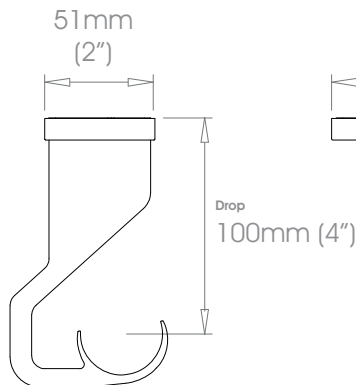

19mm (3/4") Ceiling Bracket - Passing

Projection 60mm (2 3/8")
100mm (4")

Weight 140g (5oz)
200g (7oz)

25mm (1") Ceiling Bracket - Passing

Projection 60mm (2 3/8")
100mm (4")

Weight 140g (5oz)
200g (7oz)

30mm (1 3/16") Ceiling Bracket - Passing

Projection 100mm (4")

Weight 200g (7oz)

38mm (1 1/2") Ceiling Bracket - Passing

Projection 100mm (4")

Weight 457g (1lb)

SIMPLE Brackets • Ceiling Bracket - Passing

Finishes Alabaster • Dusk • Granite • Slate • Flint • Barley • Dove • Millstone • Clay • Cocoa • Cloud • Ceramic • Bone • Cream • Parchment • Damson • Moss • Smoke • Frame Grey • Raven Coat Options: Matte (M) • Satin (S) • Gloss (G) • Platinum • Champagne • Gold • Cognac • Gunmetal • Antique Brass • Pewter • Bronzed Coat Options: Satin (S) • Gloss (G)
Polished Nickel - Can be specified at twice the cost of the standard finish
Custom Finishes Can be specified subject to a per colour upcharge, (up to five poles)

50mm (2") Ceiling Bracket - Passing

 Projection 100mm (4")

 Weight 447g (16oz)