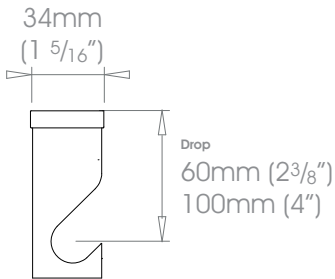

**19mm (3/4") Ceiling Bracket**

 Projection 60mm (2 3/8")  
100mm (4")

 Weight 160g (6oz)  
220g (8oz)

**25mm (1") Ceiling Bracket**

 Projection 60mm (2 3/8")  
100mm (4")

 Weight 160g (6oz)  
220g (8oz)

**30mm (1 3/16") Ceiling Bracket**

 Projection 100mm (4")

 Weight 220g (8oz)

**38mm (1 1/2") Ceiling Bracket**

 Projection 100mm (4")

 Weight 539g (11b 3oz)

50mm (2") Ceiling Bracket

 Projection 100mm (4")

 Weight 516g (11lb 2oz)