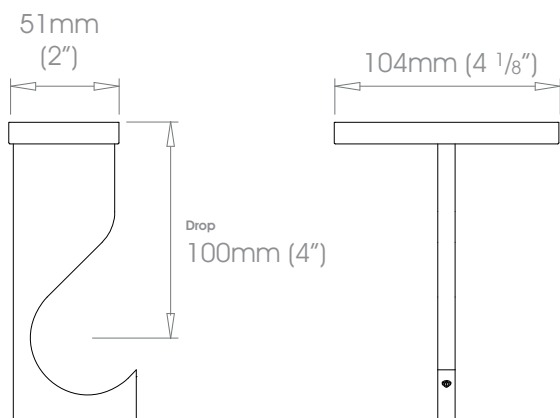

**19mm (3/4") Ceiling Bracket**

 Projection 60mm (2 3/8")  
100mm (4")

 Weight 160g (6oz)  
220g (8oz)

**25mm (1") Ceiling Bracket**

 Projection 60mm (2 3/8")  
100mm (4")

 Weight 160g (6oz)  
220g (8oz)

**30mm (1 3/16") Ceiling Bracket**

 Projection 100mm (4")

 Weight 220g (8oz)

**38mm (1 1/2") Ceiling Bracket**

 Projection 100mm (4")

 Weight 539g (11b 3oz)

50mm (2") Ceiling Bracket

 Projection 100mm (4")

 Weight 516g (11lb 2oz)