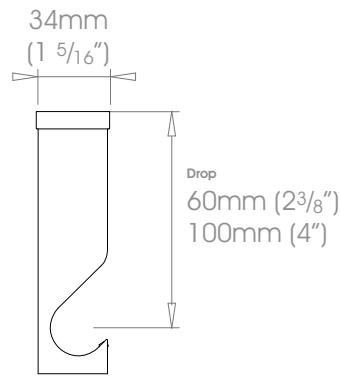

**19mm (3/4") Ceiling Bracket**

 Projection 60mm (2 3/8")  
100mm (4")

 Weight 160g (6oz)  
220g (8oz)

**25mm (1") Ceiling Bracket**

 Projection 60mm (2 3/8")  
100mm (4")

 Weight 160g (6oz)  
220g (8oz)

**30mm (1 3/16") Ceiling Bracket**

 Projection 100mm (4")

 Weight 220g (8oz)

**38mm (1 1/2") Ceiling Bracket**

 Projection 100mm (4")

 Weight 539g (11b 3oz)

50mm (2") Ceiling Bracket

 Projection 100mm (4")

 Weight 516g (11lb 2oz)