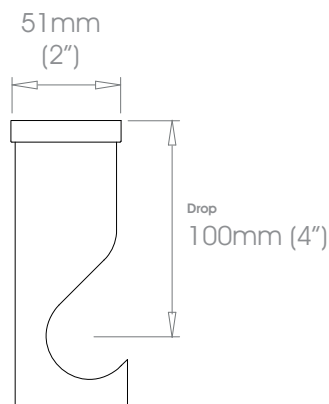

**19mm (3/4") Ceiling Bracket**

 Projection 60mm (2 3/8")  
100mm (4")

 Weight 160g (6oz)  
220g (8oz)

**25mm (1") Ceiling Bracket**

 Projection 60mm (2 3/8")  
100mm (4")

 Weight 160g (6oz)  
220g (8oz)

**30mm (1 3/16") Ceiling Bracket**

 Projection 100mm (4")

 Weight 220g (8oz)

**38mm (1 1/2") Ceiling Bracket**

 Projection 100mm (4")

 Weight 539g (11b 3oz)

50mm (2") Ceiling Bracket

 Projection 100mm (4")

 Weight 516g (11lb 2oz)