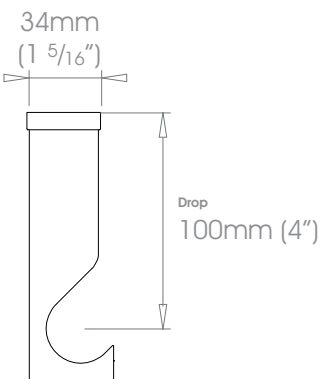

**19mm (3/4") Ceiling Bracket**

 Projection 60mm (2 3/8")  
100mm (4")

 Weight 160g (6oz)  
220g (8oz)

**25mm (1") Ceiling Bracket**

 Projection 60mm (2 3/8")  
100mm (4")

 Weight 160g (6oz)  
220g (8oz)

**30mm (1 3/16") Ceiling Bracket**

 Projection 100mm (4")

 Weight 220g (8oz)

**38mm (1 1/2") Ceiling Bracket**

 Projection 100mm (4")

 Weight 539g (11b 3oz)

50mm (2") Ceiling Bracket

 Projection 100mm (4")

 Weight 516g (11lb 2oz)