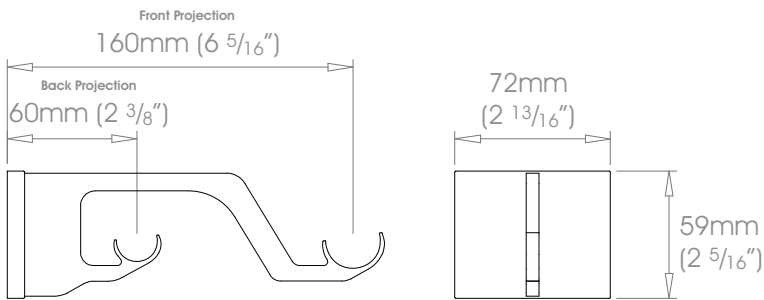

front 25mm (1") back 19mm (3/4") double bracket - passing

front 50mm (2") back 25mm (1") double bracket - passing

f25mm (1") b19mm (3/4") Double Bracket - Passing

W Weight 310g (11oz)

f50mm (2") b25mm (1") Double Bracket - Passing

W Weight 488g (1lb 1oz)