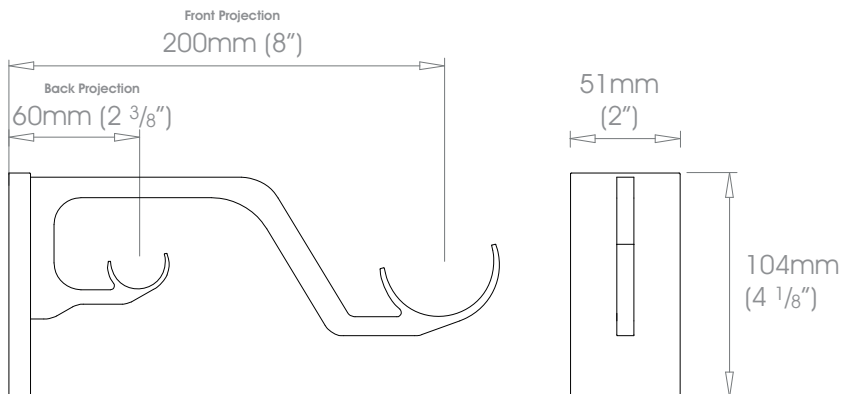

front 25mm (1") back 19mm (3/4") double bracket - passing

front 50mm (2") back 25mm (1") double bracket - passing

f25mm (1") b19mm (3/4") Double Bracket - Passing

W Weight 310g (11oz)

f50mm (2") b25mm (1") Double Bracket - Passing

W Weight 488g (1lb 1oz)