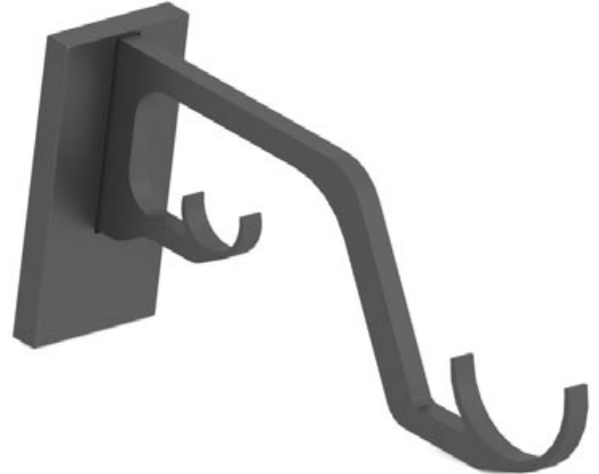

SIMPLE Brackets • Double Bracket - Passing

Finishes Alabaster • Dusk • Granite • Slate • Flint • Barley • Dove • Millstone • Clay • Cocoa • Cloud • Ceramic • Bone • Cream • Parchment • Damson • Moss • Smoke • Frame Grey • Raven Coat Options: Matte (M) • Satin (S) • Gloss (G) Platinum • Champagne • Gold • Cognac • Gunmetal • Antique Brass • Pewter • Bronzed Coat Options: Satin (S) • Gloss (G)
 Polished Nickel - Can be specified at twice the cost of the standard finish
Custom Finishes Can be specified subject to a per colour upcharge, (up to five poles)

front 25mm (1") back 19mm (3/4") double bracket - passing

front 50mm (2") back 25mm (1") double bracket - passing

f25mm (1") b19mm (3/4") Double Bracket - Passing

W Weight 310g (11oz)

f50mm (2") b25mm (1") Double Bracket - Passing

W Weight 488g (1lb 1oz)