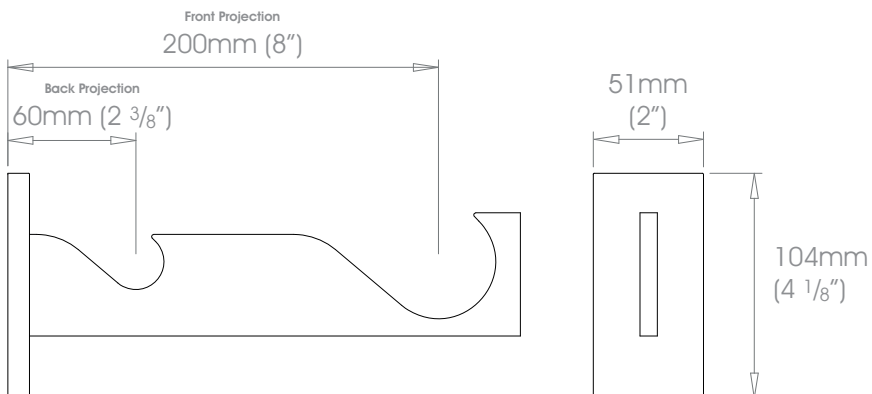

F25mm (1") B19mm (3/4") Double Bracket - Side

 Weight 280g (10oz)

F50mm (2") B25mm (1") Double Bracket - Side

 Weight 748g (1lb 10oz)