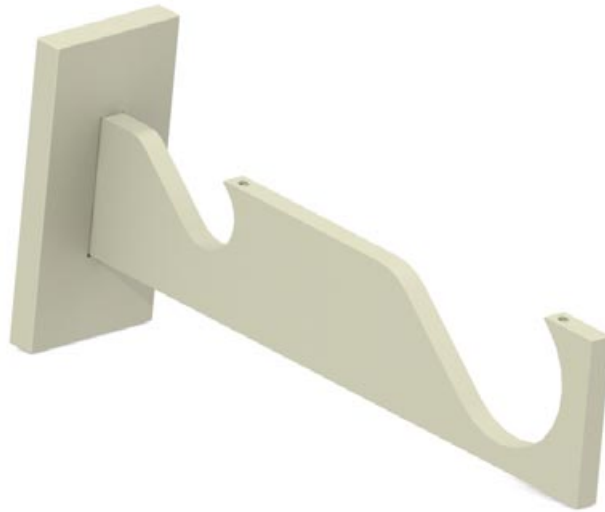

SIMPLE Brackets • Double Bracket - Side

Finishes Alabaster • Dusk • Granite • Slate • Flint • Barley • Dove • Millstone • Clay • Cocoa • Cloud • Ceramic • Bone • Cream • Parchment • Damson • Moss • Smoke • Frame Grey • Raven Coat Options: Matte (M) • Satin (S) • Gloss (G) Platinum • Champagne • Gold • Cognac • Gunmetal • Antique Brass • Pewter • Bronzed Coat Options: Satin (S) • Gloss (G)
 Polished Nickel - Can be specified at twice the cost of the standard finish
Custom Finishes Can be specified subject to a per colour upcharge, (up to five poles)

F25mm (1") B19mm (3/4") Double Bracket - Side

 Weight 280g (10oz)

F50mm (2") B25mm (1") Double Bracket - Side

 Weight 748g (1lb 10oz)