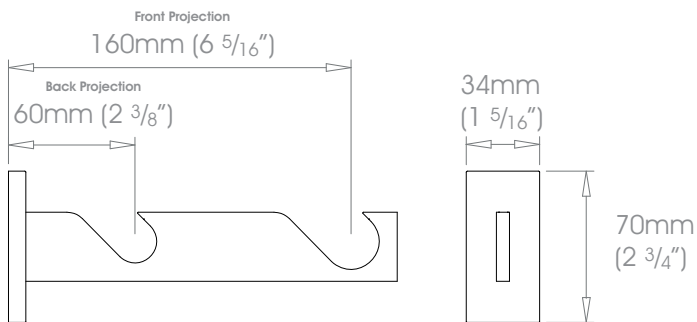

F25mm (1") B19mm (3/4") Double Bracket - Side

 Weight 280g (10oz)

F50mm (2") B25mm (1") Double Bracket - Side

 Weight 748g (1lb 10oz)