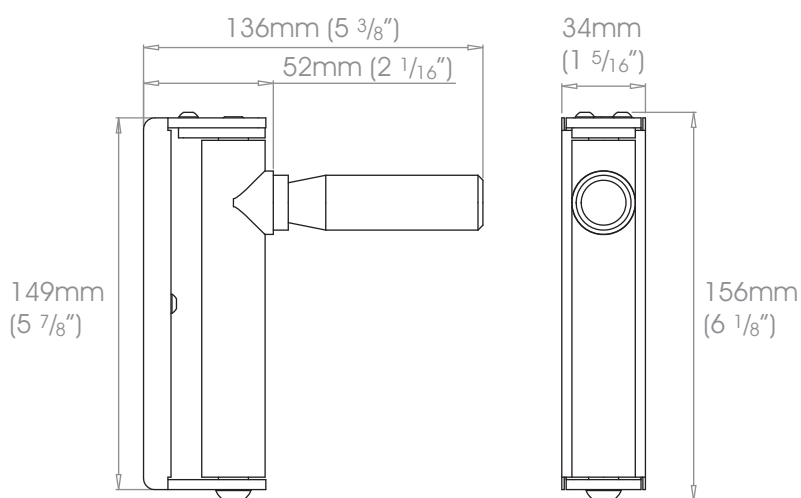

25mm (1") Drapery Arm Bracket

 Weight 1080g (2lb 6oz)