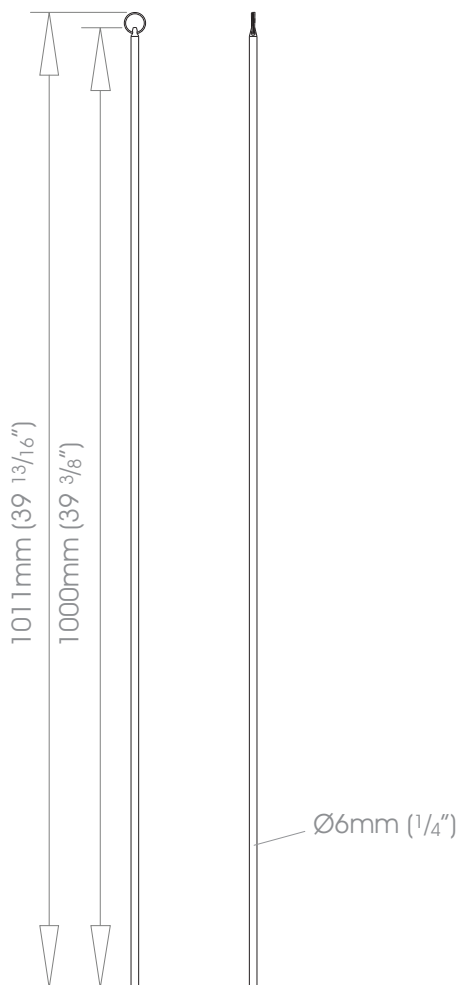

# SIMPLE Accessories - Draw Rod • Fine

Polished Nickel - Can be specified at twice the cost of the standard finish  
**Custom Finishes** Can be specified subject to a per colour upcharge, (up to five poles)

## Draw Rod - Fine

 Weight 400g (14oz)