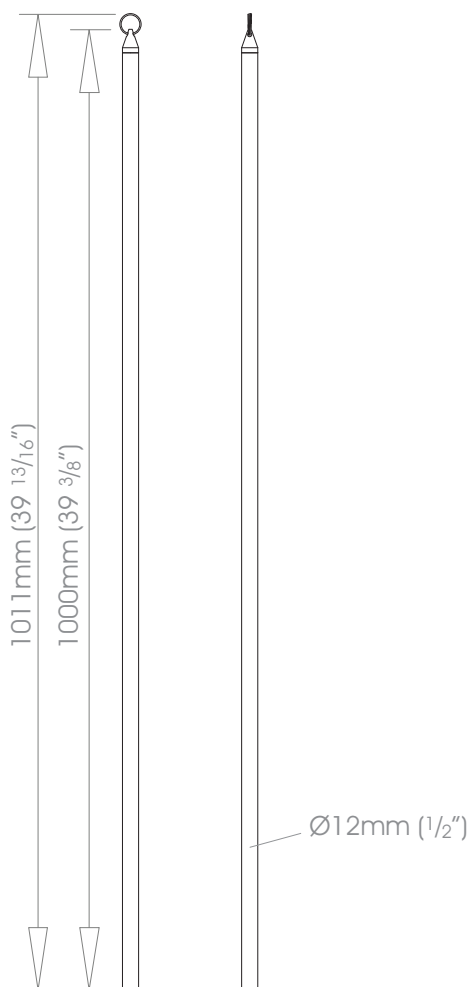

SIMPLE Accessories - Draw Rod • Standard

Finishes Alabaster • Dusk • Granite • Slate • Flint • Barley • Dove • Millstone • Clay • Cocoa • Cloud • Ceramic • Bone • Cream • Parchment • Damson • Moss • Smoke • Frame Grey • Raven Coat Options: Matte (M) • Satin (S) • Gloss (G) • Platinum • Champagne • Gold • Cognac • Gunmetal • Antique Brass • Pewter • Bronzed Coat Options: Satin (S) • Gloss (G)
Polished Nickel - Can be specified at twice the cost of the standard finish
Custom Finishes Can be specified subject to a per colour upcharge, (up to five poles)

Draw Rod - Standard

 Weight 439g (15.5oz)