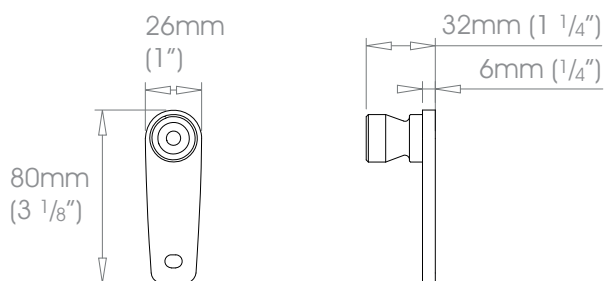

## 25mm (1") French End Bracket

 Weight 138g (5oz)