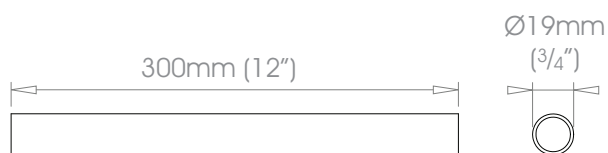

SIMPLE Poles

Finishes Alabaster • Dusk • Granite • Slate • Flint • Barley • Dove • Millstone • Clay • Cocoa • Cloud • Ceramic • Bone • Cream • Parchment • Damson • Moss • Smoke • Frame Grey • Raven Coat Options: Matte (M) • Satin (S) • Gloss (G) • Platinum • Champagne • Gold • Cognac • Gunmetal • Antique Brass • Pewter • Bronzed Coat Options: Satin (S) • Gloss (G)
Polished Nickel - Can be specified at twice the cost of the standard finish
Custom Finishes Can be specified subject to a per colour upcharge, (up to five poles)

19mm (3/4") Pole - 300mm (1ft)

25mm (1") Pole - 300mm (1ft)

30mm (1 3/16") Pole - 300mm (1ft)

38mm (1 1/2") Pole - 300mm (1ft)

SIMPLE Poles

Finishes Alabaster • Dusk • Granite • Slate • Flint • Barley • Dove • Millstone • Clay • Cocoa • Cloud • Ceramic • Bone • Cream • Parchment • Damson • Moss • Smoke • Frame Grey • Raven Coat Options: Matte (M) • Satin (S) • Gloss (G) Platinum • Champagne • Gold • Cognac • Gunmetal • Antique Brass • Pewter • Bronzed Coat Options: Satin (S) • Gloss (G)
Polished Nickel - Can be specified at twice the cost of the standard finish
Custom Finishes Can be specified subject to a per colour upcharge. (up to five poles)

50mm (2") Pole - 300mm (1ft)