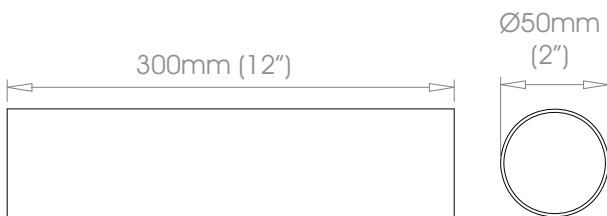

19mm (3/4") Pole - 300mm (1ft)

25mm (1") Pole - 300mm (1ft)

30mm (1 3/16") Pole - 300mm (1ft)

38mm (1 1/2") Pole - 300mm (1ft)

SIMPLE Poles

Finishes Alabaster • Dusk • Granite • Slate • Flint • Barley • Dove • Millstone • Clay • Cocoa • Cloud • Ceramic • Bone • Cream • Parchment • Damson • Moss • Smoke • Frame Grey • Raven Coat Options: Matte (M) • Satin (S) • Gloss (G) Platinum • Champagne • Gold • Cognac • Gunmetal • Antique Brass • Pewter • Bronzed Coat Options: Satin (S) • Gloss (G)
Polished Nickel - Can be specified at twice the cost of the standard finish
Custom Finishes Can be specified subject to a per colour upcharge. (up to five poles)

50mm (2") Pole - 300mm (1ft)