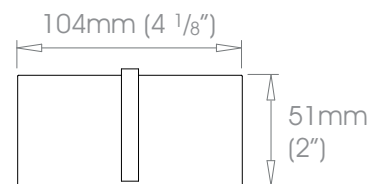

### 19mm (3/4") Single Bracket - Mid

 Projection 60mm (2 3/8")  
100mm (4")

 Weight 160g (6oz)  
220g (8oz)

### 25mm (1") Single Bracket - Mid

 Projection 60mm (2 3/8")  
100mm (4")

 Weight 160g (6oz)  
220g (8oz)

### 30mm (1 3/16") Single Bracket - Mid

 Projection 100mm (4")

 Weight 220g (8oz)

### 38mm (1 1/2") Single Bracket - Mid

 Projection 100mm (4")

 Weight 539g (11lb 3oz)