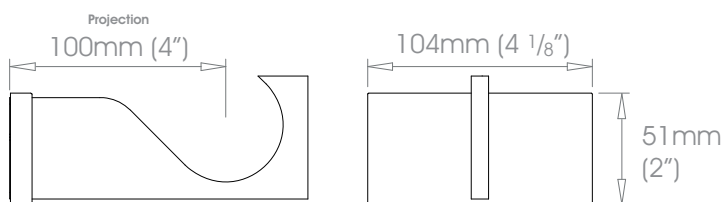

SIMPLE Brackets • Single Bracket - Mid

Finishes Alabaster • Dusk • Granite • Slate • Flint • Barley • Dove • Millstone • Clay • Cocoa • Cloud • Ceramic • Bone • Cream • Parchment • Damson • Moss • Smoke • Frame Grey • Raven Coat Options: Matte (M) • Satin (S) • Gloss (G) • Platinum • Champagne • Gold • Cognac • Gunmetal • Antique Brass • Pewter • Bronzed Coat Options: Satin (S) • Gloss (G)
Polished Nickel - Can be specified at twice the cost of the standard finish
Custom Finishes Can be specified subject to a per colour upcharge, (up to five poles)

50mm (2") Single Bracket - Mid

Projection 100mm (4")

Weight 516g (11lb 2oz)