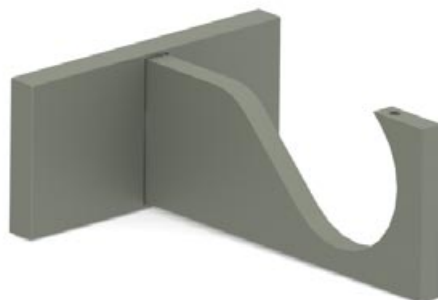

SIMPLE Brackets • Single Bracket - Mid

Finishes Alabaster • Dusk • Granite • Slate • Flint • Barley • Dove • Millstone • Clay • Cocoa • Cloud • Ceramic • Bone • Cream • Parchment • Damson • Moss • Smoke • Frame Grey • Raven Coat Options: Matte (M) • Satin (S) • Gloss (G) • Platinum • Champagne • Gold • Cognac • Gunmetal • Antique Brass • Pewter • Bronzed Coat Options: Satin (S) • Gloss (G)
Polished Nickel - Can be specified at twice the cost of the standard finish
Custom Finishes Can be specified subject to a per colour upcharge, (up to five poles)

50mm (2") Single Bracket - Mid

Projection 100mm (4")

Weight 516g (11lb 2oz)