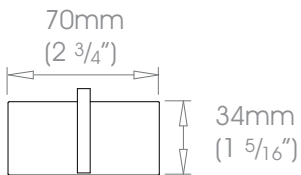

### 19mm (3/4") Single Bracket - Mid

 Projection 60mm (2 3/8")  
100mm (4")

 Weight 160g (6oz)  
220g (8oz)

### 25mm (1") Single Bracket - Mid

 Projection 60mm (2 3/8")  
100mm (4")

 Weight 160g (6oz)  
220g (8oz)

### 30mm (1 3/16") Single Bracket - Mid

 Projection 100mm (4")

 Weight 220g (8oz)

### 38mm (1 1/2") Single Bracket - Mid

 Projection 100mm (4")

 Weight 539g (11lb 3oz)