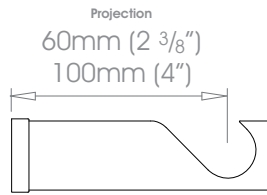

### 19mm (3/4") Single Bracket - Mid

 Projection 60mm (2 3/8")  
100mm (4")

 Weight 160g (6oz)  
220g (8oz)

### 25mm (1") Single Bracket - Mid

 Projection 60mm (2 3/8")  
100mm (4")

 Weight 160g (6oz)  
220g (8oz)

### 30mm (1 3/16") Single Bracket - Mid

 Projection 100mm (4")

 Weight 220g (8oz)

### 38mm (1 1/2") Single Bracket - Mid

 Projection 100mm (4")

 Weight 539g (11lb 3oz)