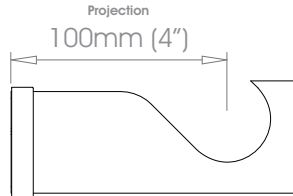

### 19mm (3/4") Single Bracket - Mid

 Projection 60mm (2 3/8")  
100mm (4")

 Weight 160g (6oz)  
220g (8oz)

### 25mm (1") Single Bracket - Mid

 Projection 60mm (2 3/8")  
100mm (4")

 Weight 160g (6oz)  
220g (8oz)

### 30mm (1 3/16") Single Bracket - Mid

 Projection 100mm (4")

 Weight 220g (8oz)