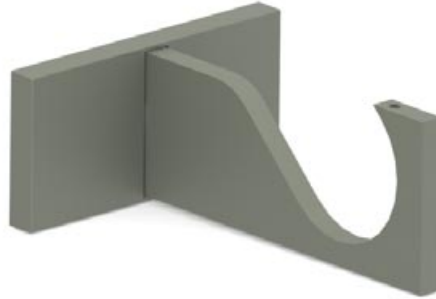

# SIMPLE Brackets • Single Bracket - Mid

### 19mm (3/4") Single Bracket - Mid

 Projection 60mm (2 3/8")  
100mm (4")

 Weight 160g (6oz)  
220g (8oz)

### 25mm (1") Single Bracket - Mid

 Projection 60mm (2 3/8")  
100mm (4")

 Weight 160g (6oz)  
220g (8oz)