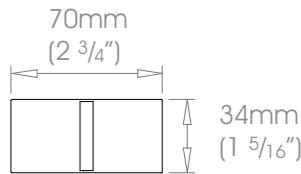

### 19mm (3/4") Single Bracket - Mid

 Projection 60mm (2 3/8")  
100mm (4")

 Weight 160g (6oz)  
220g (8oz)

### 25mm (1") Single Bracket - Mid

 Projection 60mm (2 3/8")  
100mm (4")

 Weight 160g (6oz)  
220g (8oz)

### 30mm (1 3/16") Single Bracket - Mid

 Projection 100mm (4")

 Weight 220g (8oz)

### 38mm (1 1/2") Single Bracket - Mid

 Projection 100mm (4")

 Weight 539g (11lb 3oz)