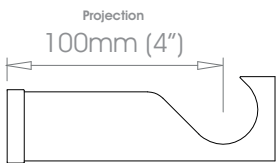

### 19mm (3/4") Single Bracket - Mid

 Projection 60mm (2 3/8")  
100mm (4")

 Weight 160g (6oz)  
220g (8oz)

### 25mm (1") Single Bracket - Mid

 Projection 60mm (2 3/8")  
100mm (4")

 Weight 160g (6oz)  
220g (8oz)