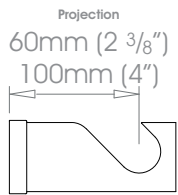

### 19mm (3/4") Single Bracket - Mid

 Projection 60mm (2 3/8")  
100mm (4")

 Weight 160g (6oz)  
220g (8oz)

### 25mm (1") Single Bracket - Mid

 Projection 60mm (2 3/8")  
100mm (4")

 Weight 160g (6oz)  
220g (8oz)

### 30mm (1 3/16") Single Bracket - Mid

 Projection 100mm (4")

 Weight 220g (8oz)

### 38mm (1 1/2") Single Bracket - Mid

 Projection 100mm (4")

 Weight 539g (11lb 3oz)