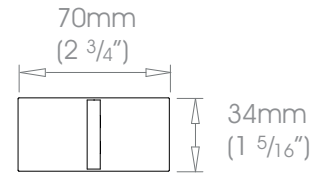

### 19mm (3/4") Single Bracket - Mid

 Projection 60mm (2 3/8")  
100mm (4")

 Weight 160g (6oz)  
220g (8oz)

### 25mm (1") Single Bracket - Mid

 Projection 60mm (2 3/8")  
100mm (4")

 Weight 160g (6oz)  
220g (8oz)

### 30mm (1 3/16") Single Bracket - Mid

 Projection 100mm (4")

 Weight 220g (8oz)

### 38mm (1 1/2") Single Bracket - Mid

 Projection 100mm (4")

 Weight 539g (11lb 3oz)