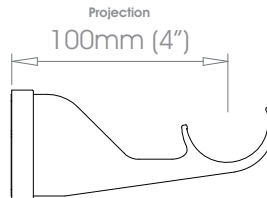

19mm (3/4") Single Bracket - Passing

 Projection 60mm (2 3/8")
100mm (4")

 Weight 130g (4oz)
190g (7oz)

25mm (1") Single Bracket - Passing

 Projection 60mm (2 3/8")
100mm (4")

 Weight 120g (4.3oz)
180g (6oz)

30mm (1 3/16") Single Bracket - Passing

 Projection 100mm (4")

 Weight 180g (6oz)

38mm (1 1/2") Single Bracket - Passing

 Projection 100mm (4")

 Weight 403g (14oz)

SIMPLE Brackets • Single Bracket - Passing

50mm (2") Single Bracket - Passing

 Projection 100mm (4")

 Weight 397g (14oz)