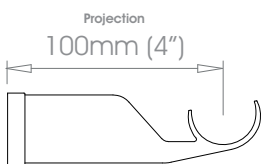

19mm (3/4") Single Bracket - Passing

 Projection 60mm (2 3/8")
100mm (4")

 Weight 130g (4oz)
190g (7oz)

25mm (1") Single Bracket - Passing

 Projection 60mm (2 3/8")
100mm (4")

 Weight 120g (4.3oz)
180g (6oz)

30mm (1 3/16") Single Bracket - Passing

 Projection 100mm (4")

 Weight 180g (6oz)

38mm (1 1/2") Single Bracket - Passing

 Projection 100mm (4")

 Weight 403g (14oz)

SIMPLE Brackets • Single Bracket - Passing