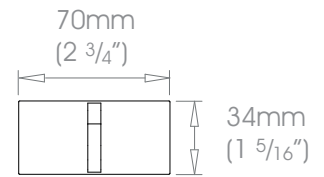

19mm (3/4") Single Bracket - Passing

 Projection 60mm (2 3/8")
100mm (4")

 Weight 130g (4oz)
190g (7oz)

25mm (1") Single Bracket - Passing

 Projection 60mm (2 3/8")
100mm (4")

 Weight 120g (4.3oz)
180g (6oz)

30mm (1 3/16") Single Bracket - Passing

 Projection 100mm (4")

 Weight 180g (6oz)

38mm (1 1/2") Single Bracket - Passing

 Projection 100mm (4")

 Weight 403g (14oz)

SIMPLE Brackets • Single Bracket - Passing

50mm (2") Single Bracket - Passing

 Projection 100mm (4")

 Weight 397g (14oz)