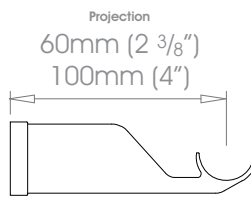

19mm (3/4") Single Bracket - Passing

 Projection 60mm (2 3/8")
100mm (4")

 Weight 130g (4oz)
190g (7oz)

25mm (1") Single Bracket - Passing

 Projection 60mm (2 3/8")
100mm (4")

 Weight 120g (4.3oz)
180g (6oz)

30mm (1 3/16") Single Bracket - Passing

 Projection 100mm (4")

 Weight 180g (6oz)

38mm (1 1/2") Single Bracket - Passing

 Projection 100mm (4")

 Weight 403g (14oz)

SIMPLE Brackets • Single Bracket - Passing

50mm (2") Single Bracket - Passing

 Projection 100mm (4")

 Weight 397g (14oz)