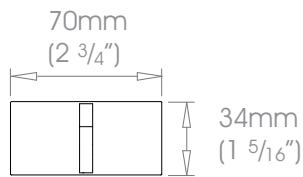

19mm (3/4") Single Bracket - Passing

 Projection 60mm (2 3/8")
100mm (4")

 Weight 130g (4oz)
190g (7oz)

25mm (1") Single Bracket - Passing

 Projection 60mm (2 3/8")
100mm (4")

 Weight 120g (4.3oz)
180g (6oz)

30mm (1 3/16") Single Bracket - Passing

 Projection 100mm (4")

 Weight 180g (6oz)

38mm (1 1/2") Single Bracket - Passing

 Projection 100mm (4")

 Weight 403g (14oz)

SIMPLE Brackets • Single Bracket - Passing

50mm (2") Single Bracket - Passing

 Projection 100mm (4")

 Weight 397g (14oz)