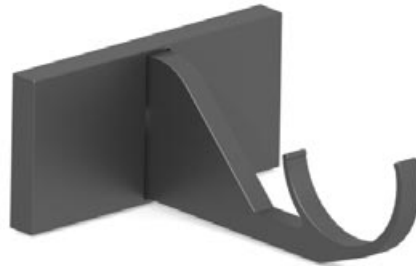

SIMPLE Brackets • Single Bracket - Passing

Finishes Alabaster • Dusk • Granite • Slate • Flint • Barley • Dove • Millstone • Clay • Cocoa • Cloud • Ceramic • Bone • Cream • Parchment • Damson • Moss • Smoke • Frame Grey • Raven Coat Options: Matte (M) • Satin (S) • Gloss (G) • Platinum • Champagne • Gold • Cognac • Gunmetal • Antique Brass • Pewter • Bronzed Coat Options: Satin (S) • Gloss (G)
Polished Nickel - Can be specified at twice the cost of the standard finish
Custom Finishes Can be specified subject to a per colour upcharge. (up to five poles)

50mm (2") Single Bracket - Passing

Projection 100mm (4")

Weight 397g (14oz)