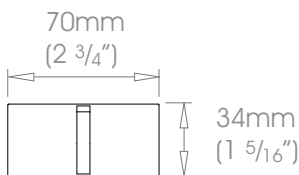

19mm (3/4") Single Bracket - Passing

 Projection 60mm (2 3/8")
100mm (4")

 Weight 130g (4oz)
190g (7oz)

25mm (1") Single Bracket - Passing

 Projection 60mm (2 3/8")
100mm (4")

 Weight 120g (4.3oz)
180g (6oz)

30mm (1 3/16") Single Bracket - Passing

 Projection 100mm (4")

 Weight 180g (6oz)

38mm (1 1/2") Single Bracket - Passing

 Projection 100mm (4")

 Weight 403g (14oz)

SIMPLE Brackets • Single Bracket - Passing

50mm (2") Single Bracket - Passing

 Projection 100mm (4")

 Weight 397g (14oz)