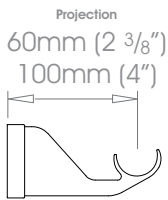

19mm (3/4") Single Bracket - Passing

 Projection 60mm (2 3/8")
100mm (4")

 Weight 130g (4oz)
190g (7oz)

25mm (1") Single Bracket - Passing

 Projection 60mm (2 3/8")
100mm (4")

 Weight 120g (4.3oz)
180g (6oz)

30mm (1 3/16") Single Bracket - Passing

 Projection 100mm (4")

 Weight 180g (6oz)

38mm (1 1/2") Single Bracket - Passing

 Projection 100mm (4")

 Weight 403g (14oz)

SIMPLE Brackets • Single Bracket - Passing

50mm (2") Single Bracket - Passing

 Projection 100mm (4")

 Weight 397g (14oz)