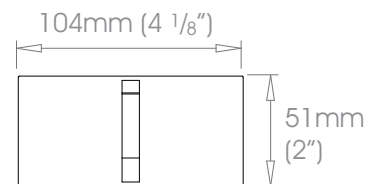

19mm (3/4") Single Bracket - Passing

 Projection 60mm (2 3/8")
100mm (4")

 Weight 130g (4oz)
190g (7oz)

25mm (1") Single Bracket - Passing

 Projection 60mm (2 3/8")
100mm (4")

 Weight 120g (4.3oz)
180g (6oz)

30mm (1 3/16") Single Bracket - Passing

 Projection 100mm (4")

 Weight 180g (6oz)

38mm (1 1/2") Single Bracket - Passing

 Projection 100mm (4")

 Weight 403g (14oz)

SIMPLE Brackets • Single Bracket - Passing

50mm (2") Single Bracket - Passing

 Projection 100mm (4")

 Weight 397g (14oz)