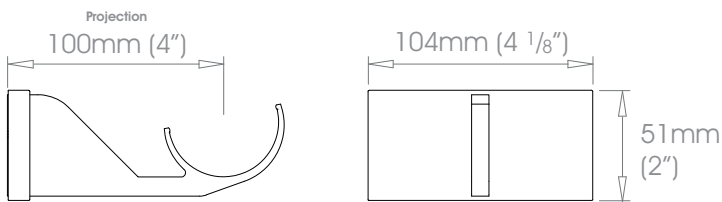

30mm (1 3/16") Single Bracket - Passing

 Projection 100mm (4")

 Weight 180g (6oz)

38mm (1 1/2") Single Bracket - Passing

 Projection 100mm (4")

 Weight 403g (14oz)

SIMPLE Brackets • Single Bracket - Passing

50mm (2") Single Bracket - Passing

 Projection 100mm (4")

 Weight 397g (14oz)