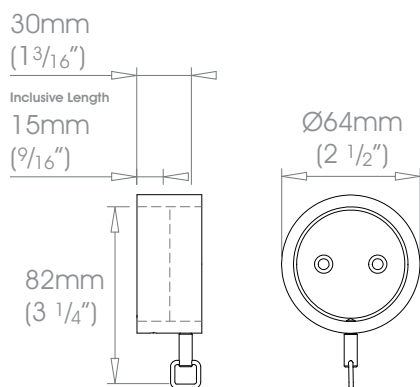

19mm (3/4") Single Bracket - Recess

W Weight 30g (1oz)

25mm (1") Single Bracket - Recess

W Weight 50g (2oz)

30mm (1 3/16") Single Bracket - Recess

W Weight 88g (3oz)

38mm (1 1/2") Single Bracket - Recess

W Weight 159g (5.6oz)

50mm (2") Single Bracket - Recess

 Weight 314g (11oz)