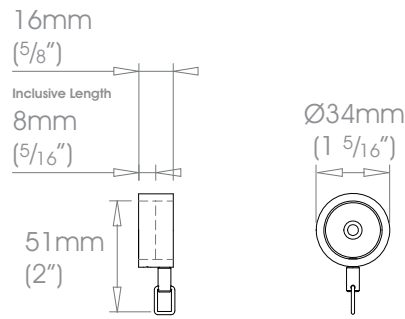

19mm (3/4") Single Bracket - Recess

W Weight 30g (1oz)

25mm (1") Single Bracket - Recess

W Weight 50g (2oz)

30mm (1 3/16") Single Bracket - Recess

W Weight 88g (3oz)

38mm (1 1/2") Single Bracket - Recess

W Weight 159g (5.6oz)

50mm (2") Single Bracket - Recess

 Weight 314g (11oz)