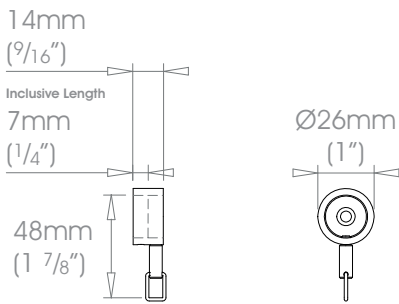

19mm (3/4") Single Bracket - Recess

W Weight 30g (1oz)

25mm (1") Single Bracket - Recess

W Weight 50g (2oz)

30mm (1 3/16") Single Bracket - Recess

W Weight 88g (3oz)

38mm (1 1/2") Single Bracket - Recess

W Weight 159g (5.6oz)

50mm (2") Single Bracket - Recess

 Weight 314g (11oz)