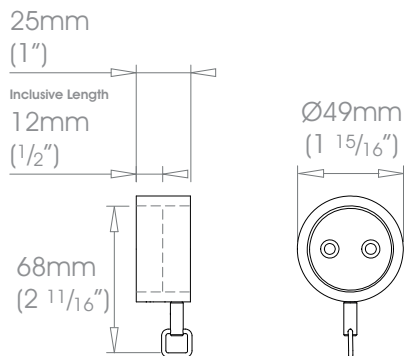

19mm (3/4") Single Bracket - Recess

W Weight 30g (1oz)

25mm (1") Single Bracket - Recess

W Weight 50g (2oz)

30mm (1 3/16") Single Bracket - Recess

W Weight 88g (3oz)

38mm (1 1/2") Single Bracket - Recess

W Weight 159g (5.6oz)

50mm (2") Single Bracket - Recess

 Weight 314g (11oz)