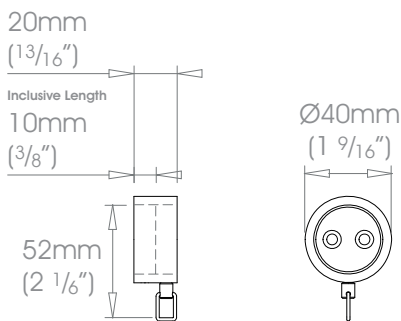

19mm (3/4") Single Bracket - Recess

W Weight 30g (1oz)

25mm (1") Single Bracket - Recess

W Weight 50g (2oz)

30mm (1 3/16") Single Bracket - Recess

W Weight 88g (3oz)

38mm (1 1/2") Single Bracket - Recess

W Weight 159g (5.6oz)

50mm (2") Single Bracket - Recess

 Weight 314g (11oz)