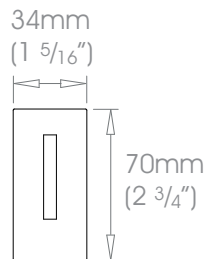

19mm (3/4") Single Bracket - Side

Projection 60mm (2 3/8")
100mm (4")

Weight 160g (6oz)
220g (8oz)

25mm (1") Single Bracket - Side

Projection 60mm (2 3/8")
100mm (4")

Weight 160g (6oz)
220g (8oz)

30mm (1 3/16") Single Bracket - Side

Projection 100mm (4")

Weight 220g (8oz)

38mm (1 1/2") Single Bracket - Side

Projection 100mm (4")

Weight 539g (11lb 3oz)

SIMPLE Brackets • Single Bracket - Side

Finishes Alabaster • Dusk • Granite • Slate • Flint • Barley • Dove • Millstone • Clay • Cocoa • Cloud • Ceramic • Bone • Cream • Parchment • Damson • Moss • Smoke • Frame Grey • Raven Coat Options: Matte (M) • Satin (S) • Gloss (G) • Platinum • Champagne • Gold • Cognac • Gunmetal • Antique Brass • Pewter • Bronzed Coat Options: Satin (S) • Gloss (G)
Polished Nickel - Can be specified at twice the cost of the standard finish
Custom Finishes Can be specified subject to a per colour upcharge. (up to five poles)

50mm (2") Single Bracket - Side

 Projection 100mm (4")

 Weight 516g (11lb 2oz)