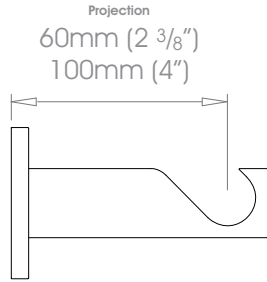

19mm (3/4") Single Bracket - Side

Projection 60mm (2 3/8")
100mm (4")

Weight 160g (6oz)
220g (8oz)

25mm (1") Single Bracket - Side

Projection 60mm (2 3/8")
100mm (4")

Weight 160g (6oz)
220g (8oz)

30mm (1 3/16") Single Bracket - Side

Projection 100mm (4")

Weight 220g (8oz)

38mm (1 1/2") Single Bracket - Side

Projection 100mm (4")

Weight 539g (11lb 3oz)

SIMPLE Brackets • Single Bracket - Side

Finishes Alabaster • Dusk • Granite • Slate • Flint • Barley • Dove • Millstone • Clay • Cocoa • Cloud • Ceramic • Bone • Cream • Parchment • Damson • Moss • Smoke • Frame Grey • Raven Coat Options: Matte (M) • Satin (S) • Gloss (G) • Platinum • Champagne • Gold • Cognac • Gunmetal • Antique Brass • Pewter • Bronzed Coat Options: Satin (S) • Gloss (G)
Polished Nickel - Can be specified at twice the cost of the standard finish
Custom Finishes Can be specified subject to a per colour upcharge. (up to five poles)

50mm (2") Single Bracket - Side

 Projection 100mm (4")

 Weight 516g (11lb 2oz)