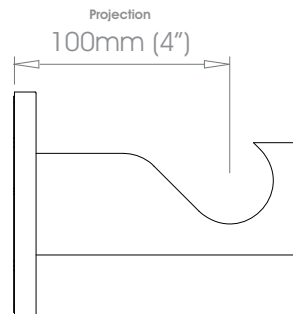

19mm (3/4") Single Bracket - Side

Projection 60mm (2 3/8")
100mm (4")

Weight 160g (6oz)
220g (8oz)

25mm (1") Single Bracket - Side

Projection 60mm (2 3/8")
100mm (4")

Weight 160g (6oz)
220g (8oz)

30mm (1 3/16") Single Bracket - Side

Projection 100mm (4")

Weight 220g (8oz)

38mm (1 1/2") Single Bracket - Side

Projection 100mm (4")

Weight 539g (11lb 3oz)

SIMPLE Brackets • Single Bracket - Side

Finishes Alabaster • Dusk • Granite • Slate • Flint • Barley • Dove • Millstone • Clay • Cocoa • Cloud • Ceramic • Bone • Cream • Parchment • Damson • Moss • Smoke • Frame Grey • Raven Coat Options: Matte (M) • Satin (S) • Gloss (G) • Platinum • Champagne • Gold • Cognac • Gunmetal • Antique Brass • Pewter • Bronzed Coat Options: Satin (S) • Gloss (G)
Polished Nickel - Can be specified at twice the cost of the standard finish
Custom Finishes Can be specified subject to a per colour upcharge. (up to five poles)

50mm (2") Single Bracket - Side

 Projection 100mm (4")

 Weight 516g (11lb 2oz)