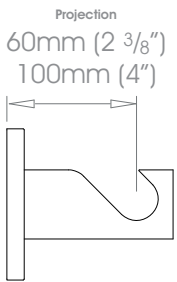

19mm (3/4") Single Bracket - Side

Projection 60mm (2 3/8")
100mm (4")

Weight 160g (6oz)
220g (8oz)

25mm (1") Single Bracket - Side

Projection 60mm (2 3/8")
100mm (4")

Weight 160g (6oz)
220g (8oz)

30mm (1 3/16") Single Bracket - Side

Projection 100mm (4")

Weight 220g (8oz)

38mm (1 1/2") Single Bracket - Side

Projection 100mm (4")

Weight 539g (11lb 3oz)

SIMPLE Brackets • Single Bracket - Side

Finishes Alabaster • Dusk • Granite • Slate • Flint • Barley • Dove • Millstone • Clay • Cocoa • Cloud • Ceramic • Bone • Cream • Parchment • Damson • Moss • Smoke • Frame Grey • Raven Coat Options: Matte (M) • Satin (S) • Gloss (G) • Platinum • Champagne • Gold • Cognac • Gunmetal • Antique Brass • Pewter • Bronzed Coat Options: Satin (S) • Gloss (G)
Polished Nickel - Can be specified at twice the cost of the standard finish
Custom Finishes Can be specified subject to a per colour upcharge. (up to five poles)

50mm (2") Single Bracket - Side

 Projection 100mm (4")

 Weight 516g (11lb 2oz)