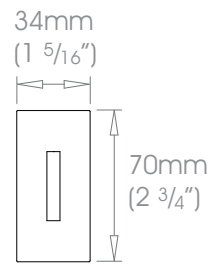

19mm (3/4") Single Bracket - Side

Projection 60mm (2 3/8")
100mm (4")

Weight 160g (6oz)
220g (8oz)

25mm (1") Single Bracket - Side

Projection 60mm (2 3/8")
100mm (4")

Weight 160g (6oz)
220g (8oz)

30mm (1 3/16") Single Bracket - Side

Projection 100mm (4")

Weight 220g (8oz)

38mm (1 1/2") Single Bracket - Side

Projection 100mm (4")

Weight 539g (11lb 3oz)

SIMPLE Brackets • Single Bracket - Side

Finishes Alabaster • Dusk • Granite • Slate • Flint • Barley • Dove • Millstone • Clay • Cocoa • Cloud • Ceramic • Bone • Cream • Parchment • Damson • Moss • Smoke • Frame Grey • Raven Coat Options: Matte (M) • Satin (S) • Gloss (G) • Platinum • Champagne • Gold • Cognac • Gunmetal • Antique Brass • Pewter • Bronzed Coat Options: Satin (S) • Gloss (G)
Polished Nickel - Can be specified at twice the cost of the standard finish
Custom Finishes Can be specified subject to a per colour upcharge. (up to five poles)

50mm (2") Single Bracket - Side

 Projection 100mm (4")

 Weight 516g (11lb 2oz)