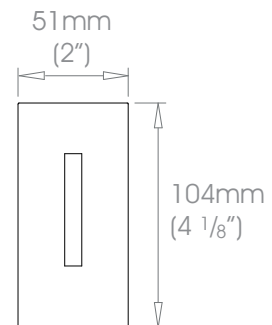

19mm (3/4") Single Bracket - Side

Projection 60mm (2 3/8")
100mm (4")

Weight 160g (6oz)
220g (8oz)

25mm (1") Single Bracket - Side

Projection 60mm (2 3/8")
100mm (4")

Weight 160g (6oz)
220g (8oz)

30mm (1 3/16") Single Bracket - Side

Projection 100mm (4")

Weight 220g (8oz)

38mm (1 1/2") Single Bracket - Side

Projection 100mm (4")

Weight 539g (11lb 3oz)

SIMPLE Brackets • Single Bracket - Side

Finishes Alabaster • Dusk • Granite • Slate • Flint • Barley • Dove • Millstone • Clay • Cocoa • Cloud • Ceramic • Bone • Cream • Parchment • Damson • Moss • Smoke • Frame Grey • Raven Coat Options: Matte (M) • Satin (S) • Gloss (G) • Platinum • Champagne • Gold • Cognac • Gunmetal • Antique Brass • Pewter • Bronzed Coat Options: Satin (S) • Gloss (G)
Polished Nickel - Can be specified at twice the cost of the standard finish
Custom Finishes Can be specified subject to a per colour upcharge. (up to five poles)

50mm (2") Single Bracket - Side

 Projection 100mm (4")

 Weight 516g (11lb 2oz)