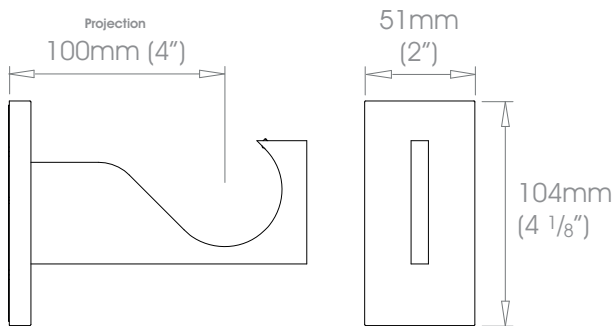

19mm (3/4") Single Bracket - Side

Projection 60mm (2 3/8")
100mm (4")

Weight 160g (6oz)
220g (8oz)

25mm (1") Single Bracket - Side

Projection 60mm (2 3/8")
100mm (4")

Weight 160g (6oz)
220g (8oz)

30mm (1 3/16") Single Bracket - Side

Projection 100mm (4")

Weight 220g (8oz)

38mm (1 1/2") Single Bracket - Side

Projection 100mm (4")

Weight 539g (11lb 3oz)

SIMPLE Brackets • Single Bracket - Side

Finishes Alabaster • Dusk • Granite • Slate • Flint • Barley • Dove • Millstone • Clay • Cocoa • Cloud • Ceramic • Bone • Cream • Parchment • Damson • Moss • Smoke • Frame Grey • Raven Coat Options: Matte (M) • Satin (S) • Gloss (G) • Platinum • Champagne • Gold • Cognac • Gunmetal • Antique Brass • Pewter • Bronzed Coat Options: Satin (S) • Gloss (G)
Polished Nickel - Can be specified at twice the cost of the standard finish
Custom Finishes Can be specified subject to a per colour upcharge. (up to five poles)

50mm (2") Single Bracket - Side

 Projection 100mm (4")

 Weight 516g (11lb 2oz)