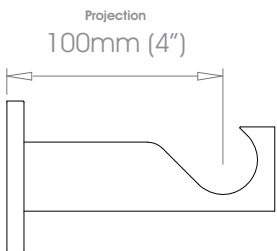

19mm (3/4") Single Bracket - Side

Projection 60mm (2 3/8")
100mm (4")

Weight 160g (6oz)
220g (8oz)

25mm (1") Single Bracket - Side

Projection 60mm (2 3/8")
100mm (4")

Weight 160g (6oz)
220g (8oz)

30mm (1 3/16") Single Bracket - Side

Projection 100mm (4")

Weight 220g (8oz)

38mm (1 1/2") Single Bracket - Side

Projection 100mm (4")

Weight 539g (11lb 3oz)

SIMPLE Brackets • Single Bracket - Side

Finishes Alabaster • Dusk • Granite • Slate • Flint • Barley • Dove • Millstone • Clay • Cocoa • Cloud • Ceramic • Bone • Cream • Parchment • Damson • Moss • Smoke • Frame Grey • Raven Coat Options: Matte (M) • Satin (S) • Gloss (G) • Platinum • Champagne • Gold • Cognac • Gunmetal • Antique Brass • Pewter • Bronzed Coat Options: Satin (S) • Gloss (G)
Polished Nickel - Can be specified at twice the cost of the standard finish
Custom Finishes Can be specified subject to a per colour upcharge. (up to five poles)

50mm (2") Single Bracket - Side

 Projection 100mm (4")

 Weight 516g (11lb 2oz)