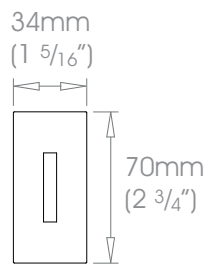

19mm (3/4") Single Bracket - Side

Projection 60mm (2 3/8")
100mm (4")

Weight 160g (6oz)
220g (8oz)

25mm (1") Single Bracket - Side

Projection 60mm (2 3/8")
100mm (4")

Weight 160g (6oz)
220g (8oz)

30mm (1 3/16") Single Bracket - Side

Projection 100mm (4")

Weight 220g (8oz)

38mm (1 1/2") Single Bracket - Side

Projection 100mm (4")

Weight 539g (11lb 3oz)

SIMPLE Brackets • Single Bracket - Side

Finishes Alabaster • Dusk • Granite • Slate • Flint • Barley • Dove • Millstone • Clay • Cocoa • Cloud • Ceramic • Bone • Cream • Parchment • Damson • Moss • Smoke • Frame Grey • Raven Coat Options: Matte (M) • Satin (S) • Gloss (G) • Platinum • Champagne • Gold • Cognac • Gunmetal • Antique Brass • Pewter • Bronzed Coat Options: Satin (S) • Gloss (G)
Polished Nickel - Can be specified at twice the cost of the standard finish
Custom Finishes Can be specified subject to a per colour upcharge. (up to five poles)

50mm (2") Single Bracket - Side

 Projection 100mm (4")

 Weight 516g (11lb 2oz)