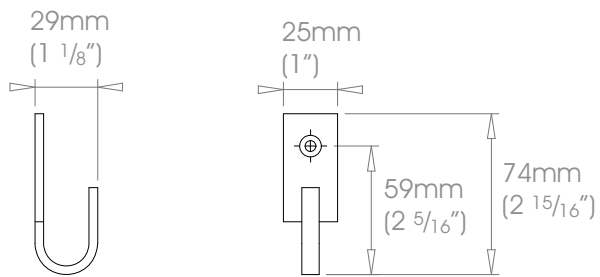

## Tie Back Hook

 Weight 50g (2oz)