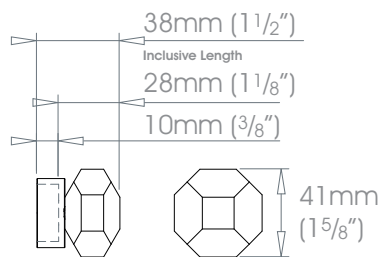

19mm (3/4") Faceted Disc

W Weight 109g (4oz)

25mm (1") Faceted Disc

W Weight 239g (8.4oz)

38mm (1 1/2") Faceted Disc

W Weight 749g (1lb 10oz)

50mm (2") Faceted Disc

W Weight 1.8kg (3lb 15oz)