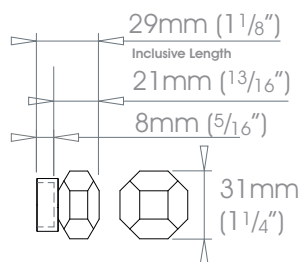

19mm (3/4") Faceted Disc

W Weight 109g (4oz)

25mm (1") Faceted Disc

W Weight 239g (8.4oz)

38mm (1 1/2") Faceted Disc

W Weight 749g (1lb 10oz)

50mm (2") Faceted Disc

W Weight 1.8kg (3lb 15oz)