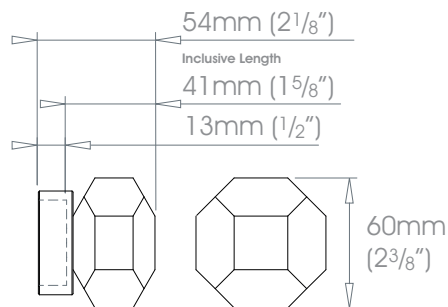

19mm (3/4") Faceted Disc

W Weight 109g (4oz)

25mm (1") Faceted Disc

W Weight 239g (8.4oz)

38mm (1 1/2") Faceted Disc

W Weight 749g (1lb 10oz)

50mm (2") Faceted Disc

W Weight 1.8kg (3lb 15oz)