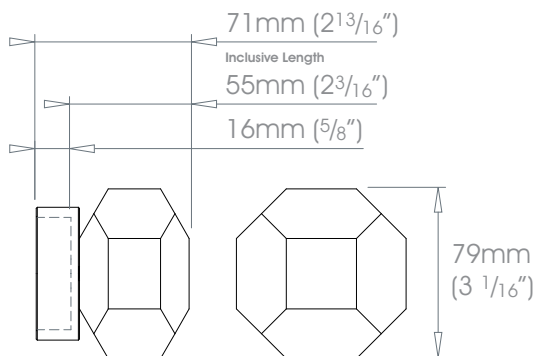

19mm (3/4") Faceted Disc

W Weight 109g (4oz)

25mm (1") Faceted Disc

W Weight 239g (8.4oz)

38mm (1 1/2") Faceted Disc

W Weight 749g (1lb 10oz)

50mm (2") Faceted Disc

W Weight 1.8kg (3lb 15oz)