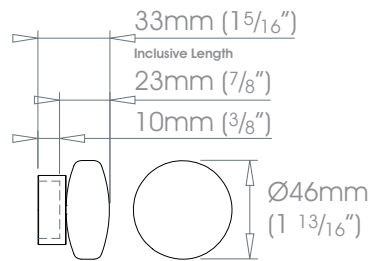

19mm (3/4") Squat Disc

W Weight 101g (3.6oz)

25mm (1") Squat Disc

W Weight 233g (8oz)

38mm (1 1/2") Squat Disc

W Weight 782g (1lb 12oz)

50mm (2") Squat Disc

W Weight 1.8kg (3lb 15oz)