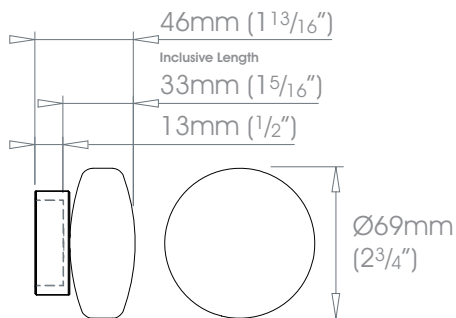

19mm (3/4") Squat Disc

W Weight 101g (3.6oz)

25mm (1") Squat Disc

W Weight 233g (8oz)

38mm (1 1/2") Squat Disc

W Weight 782g (1lb 12oz)

50mm (2") Squat Disc

W Weight 1.8kg (3lb 15oz)