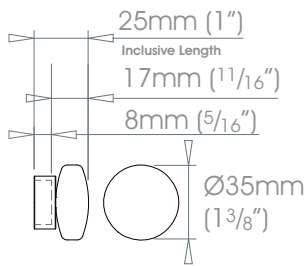

19mm (3/4") Squat Disc

W Weight 101g (3.6oz)

25mm (1") Squat Disc

W Weight 233g (8oz)

38mm (1 1/2") Squat Disc

W Weight 782g (1lb 12oz)

50mm (2") Squat Disc

W Weight 1.8kg (3lb 15oz)