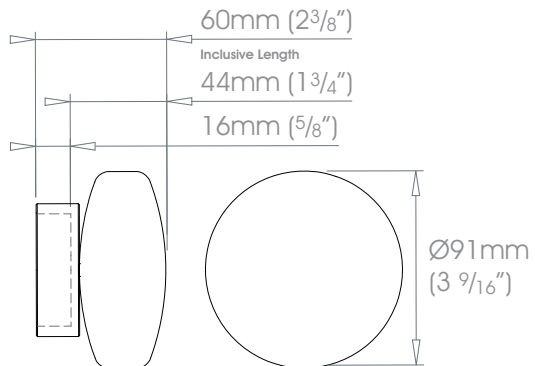

19mm (3/4") Squat Disc

W Weight 101g (3.6oz)

25mm (1") Squat Disc

W Weight 233g (8oz)

38mm (1 1/2") Squat Disc

W Weight 782g (1lb 12oz)

50mm (2") Squat Disc

W Weight 1.8kg (3lb 15oz)