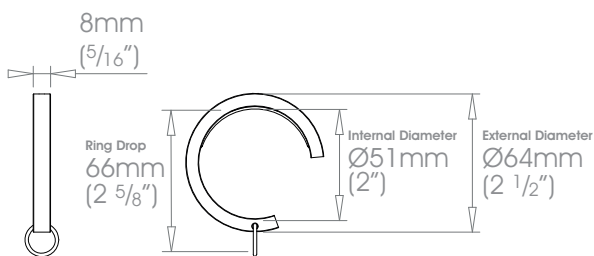

## 19mm (3/4") Lined Passing Ring

**W** Weight 30g (1oz)

## 25mm (1") Lined Passing Ring

**W** Weight 30g (1oz)

## 38mm (1 1/2") Lined Passing Ring

**W** Weight 52g (2oz)

## 50mm (2") Lined Passing Ring

**W** Weight 64g (2oz)