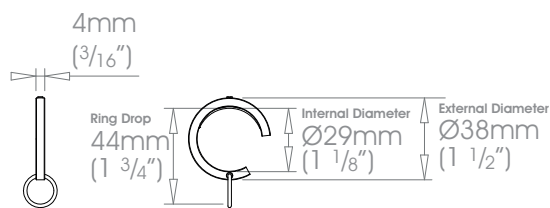

## 19mm (3/4") Lined Passing Ring

**W** Weight 30g (1oz)

## 25mm (1") Lined Passing Ring

**W** Weight 30g (1oz)

## 38mm (1 1/2") Lined Passing Ring

**W** Weight 52g (2oz)

## 50mm (2") Lined Passing Ring

**W** Weight 64g (2oz)