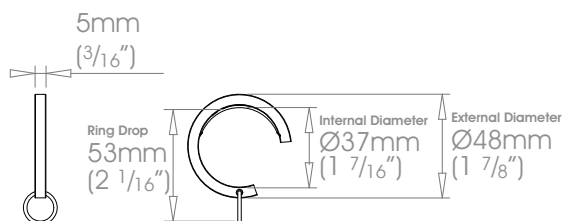

## 19mm (3/4") Lined Passing Ring

**W** Weight 30g (1oz)

## 25mm (1") Lined Passing Ring

**W** Weight 30g (1oz)

## 38mm (1 1/2") Lined Passing Ring

**W** Weight 52g (2oz)

## 50mm (2") Lined Passing Ring

**W** Weight 64g (2oz)