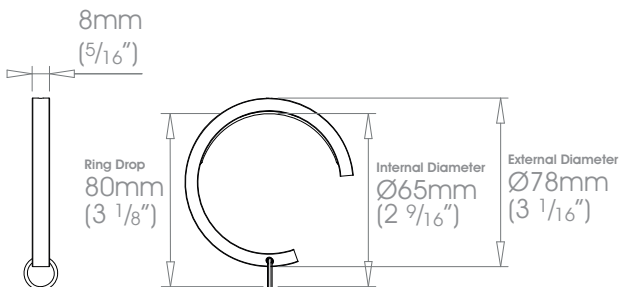

## 19mm (3/4") Lined Passing Ring

**W** Weight 30g (1oz)

## 25mm (1") Lined Passing Ring

**W** Weight 30g (1oz)

## 38mm (1 1/2") Lined Passing Ring

**W** Weight 52g (2oz)

## 50mm (2") Lined Passing Ring

**W** Weight 64g (2oz)