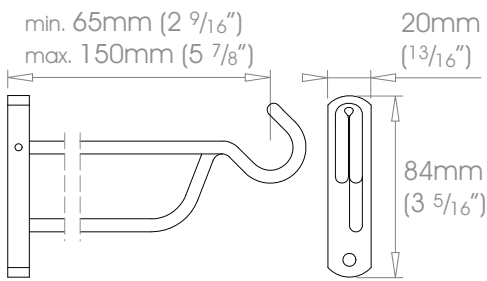

STEEL Brackets • Adjustable Bracket - Side

Finishes

Polished • Natural Steel • Brass Toned • Matte Brass Toned • Bronzed (SATIN) • Oil Rubbed • Waxed • Flint (SATIN)
Custom Finishes Can be specified subject to a per colour upcharge. (up to five poles)

19mm (3/4") Adjustable Bracket - Side

 Weight 158g (5.5oz)

25mm (1") Adjustable Bracket - Side

 Weight 412g (15oz)

38mm (1 1/2") Adjustable Bracket - Side

 Weight 676g (1lb 8oz)