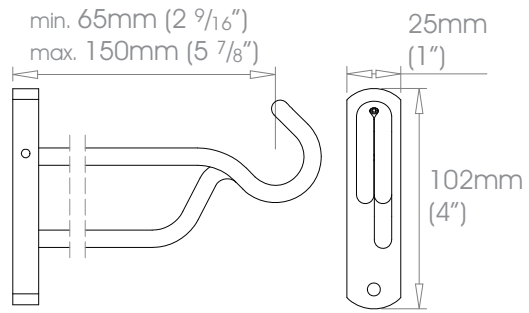

STEEL Brackets • Adjustable Bracket - Side

Finishes

Polished • Natural Steel • Brass Toned • Matte Brass Toned • Bronzed (SATIN) • Oil Rubbed • Waxed • Flint (SATIN)
Custom Finishes Can be specified subject to a per colour upcharge. (up to five poles)

19mm (3/4") Adjustable Bracket - Side

 Weight 158g (5.5oz)

25mm (1") Adjustable Bracket - Side

 Weight 412g (15oz)

38mm (1 1/2") Adjustable Bracket - Side

 Weight 676g (1lb 8oz)