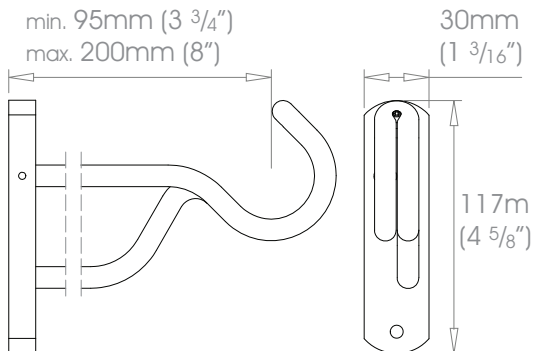

STEEL Brackets • Adjustable Bracket - Side

Finishes

Polished • Natural Steel • Brass Toned • Matte Brass Toned • Bronzed (SATIN) • Oil Rubbed • Waxed • Flint (SATIN)
Custom Finishes Can be specified subject to a per colour upcharge. (up to five poles)

19mm (3/4") Adjustable Bracket - Side

 Weight 158g (5.5oz)

25mm (1") Adjustable Bracket - Side

 Weight 412g (15oz)

38mm (1 1/2") Adjustable Bracket - Side

 Weight 676g (1lb 8oz)