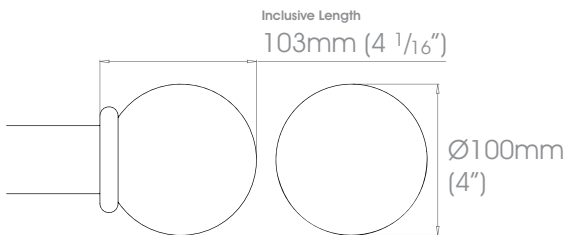

19mm (3/4") Ball & Collar

 Weight 296g (10oz)

25mm (1") Ball & Collar

 Weight 324g (11oz)

38mm (1 1/2") Ball & Collar

 Weight 1.2kg (2lb 9oz)

50mm (2") Ball & Collar

 Weight 1.2kg (2lb 9oz)