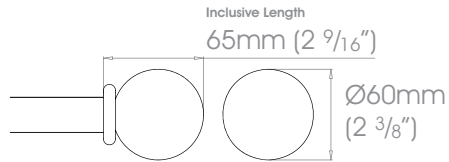

19mm (3/4") Ball & Collar

 Weight 296g (10oz)

25mm (1") Ball & Collar

 Weight 324g (11oz)

38mm (1 1/2") Ball & Collar

 Weight 1.2kg (2lb 9oz)

50mm (2") Ball & Collar

 Weight 1.2kg (2lb 9oz)