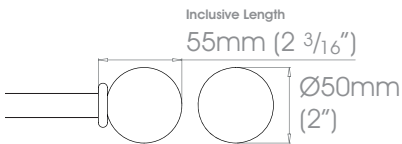

19mm (3/4") Ball & Collar

 Weight 296g (10oz)

25mm (1") Ball & Collar

 Weight 324g (11oz)

38mm (1 1/2") Ball & Collar

 Weight 1.2kg (2lb 9oz)

50mm (2") Ball & Collar

 Weight 1.2kg (2lb 9oz)