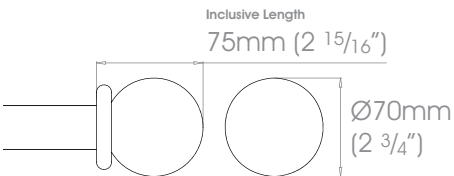

19mm (3/4") Ball & Collar

 Weight 296g (10oz)

25mm (1") Ball & Collar

 Weight 324g (11oz)

38mm (1 1/2") Ball & Collar

 Weight 1.2kg (2lb 9oz)

50mm (2") Ball & Collar

 Weight 1.2kg (2lb 9oz)