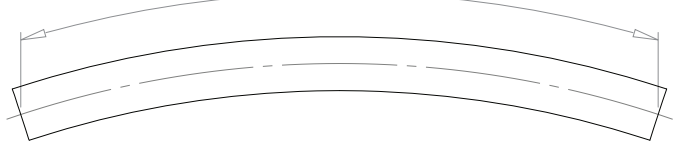

STEEL Poles • Continuous Curves

Finishes

Polished • Natural Steel • Brass Toned • Matte Brass Toned • Bronzed (SATIN) • Oil Rubbed • Waxed • Flint (SATIN)
Custom Finishes Can be specified subject to a per colour upcharge. (up to five poles)

300mm (12")

19mm (3/4") Continuous Curve - 300mm (1ft)

300mm (12")

25mm (1") Continuous Curve - 300mm (1ft)

300mm (12")

38mm (1 1/2") Continuous Curve - 300mm (1ft)

300mm (12")

50mm (2") Continuous Curve - 300mm (1ft)