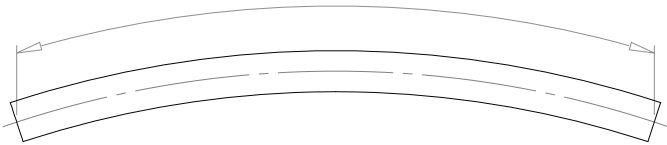

STEEL Poles • Continuous Curves

Finishes

Polished • Natural Steel • Brass Toned • Matte Brass Toned • Bronzed (SATIN) • Oil Rubbed • Waxed • Flint (SATIN)
Custom Finishes Can be specified subject to a per colour upcharge. (up to five poles)

300mm (12")

19mm (3/4") Continuous Curve - 300mm (1ft)

300mm (12")

25mm (1") Continuous Curve - 300mm (1ft)

300mm (12")

38mm (1 1/2") Continuous Curve - 300mm (1ft)

300mm (12")

50mm (2") Continuous Curve - 300mm (1ft)