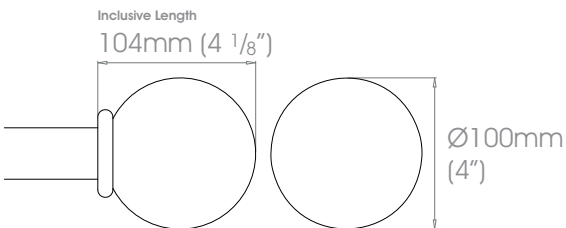

19mm (³/₄"") Crystal Ball & Collar

 Weight 184g (6.5oz)

25mm (1") Crystal Ball & Collar

 Weight 349g (12oz)

38mm (1 ¹/₂"") Crystal Ball & Collar

 Weight 1.6kg (3lb 5oz)

 Crystal finials should not be positioned in direct sunlight, and are not suitable for use in conservatories