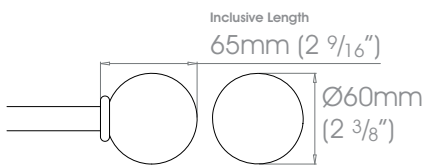

19mm (³/₄"") Crystal Ball & Collar

 Weight 184g (6.5oz)

25mm (1") Crystal Ball & Collar

 Weight 349g (12oz)

38mm (1 ¹/₂"") Crystal Ball & Collar

 Weight 1.6kg (3lb 5oz)

 Crystal finials should not be positioned in direct sunlight, and are not suitable for use in conservatories