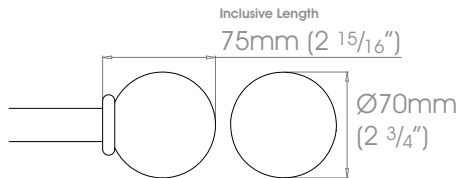

19mm (³/₄"") Crystal Ball & Collar

 Weight 184g (6.5oz)

25mm (1") Crystal Ball & Collar

 Weight 349g (12oz)

38mm (1 ¹/₂"") Crystal Ball & Collar

 Weight 1.6kg (3lb 5oz)

 Crystal finials should not be positioned in direct sunlight, and are not suitable for use in conservatories