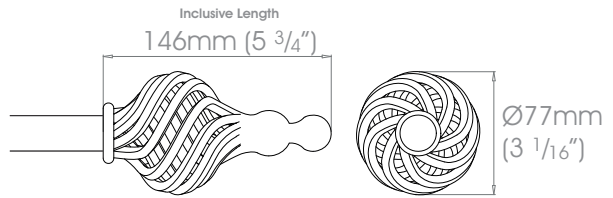

STEEL Finials • Double Ball Basket

Finishes

Polished • Natural Steel • Brass Toned • Matte Brass Toned • Bronzed (SATIN) • Oil Rubbed • Waxed • Flint (SATIN)
Custom Finishes Can be specified subject to a per colour upcharge. (up to five poles)

19mm (3/4") Double Ball Basket

 Weight 558g (1lb 4oz)

25mm (1") Double Ball Basket

 Weight 818g (1lb 12oz)

38mm (1 1/2") Double Ball Basket

 Weight 1.9kg (4lb 3oz)

Please note that due to manufacturing process's size and shape may vary slightly to shown diagram.