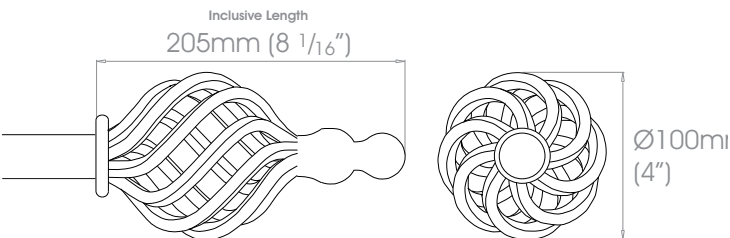

STEEL Finials • Double Ball Basket

Finishes

Polished • Natural Steel • Brass Toned • Matte Brass Toned • Bronzed (SATIN) • Oil Rubbed • Waxed • Flint (SATIN)
Custom Finishes Can be specified subject to a per colour upcharge. (up to five poles)

19mm (3/4") Double Ball Basket

 Weight 558g (1lb 4oz)

25mm (1") Double Ball Basket

 Weight 818g (1lb 12oz)

38mm (1 1/2") Double Ball Basket

 Weight 1.9kg (4lb 3oz)

Please note that due to manufacturing process's size and shape may vary slightly to shown diagram.