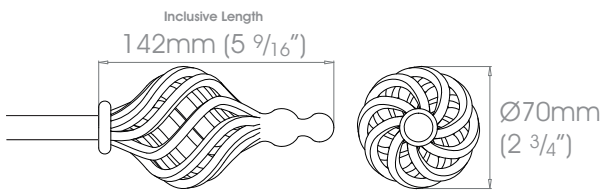

STEEL Finials • Double Ball Basket

Finishes

Polished • Natural Steel • Brass Toned • Matte Brass Toned • Bronzed (SATIN) • Oil Rubbed • Waxed • Flint (SATIN)
Custom Finishes Can be specified subject to a per colour upcharge. (up to five poles)

19mm (3/4") Double Ball Basket

 Weight 558g (1lb 4oz)

25mm (1") Double Ball Basket

 Weight 818g (1lb 12oz)

38mm (1 1/2") Double Ball Basket

 Weight 1.9kg (4lb 3oz)

Please note that due to manufacturing process's size and shape may vary slightly to shown diagram.