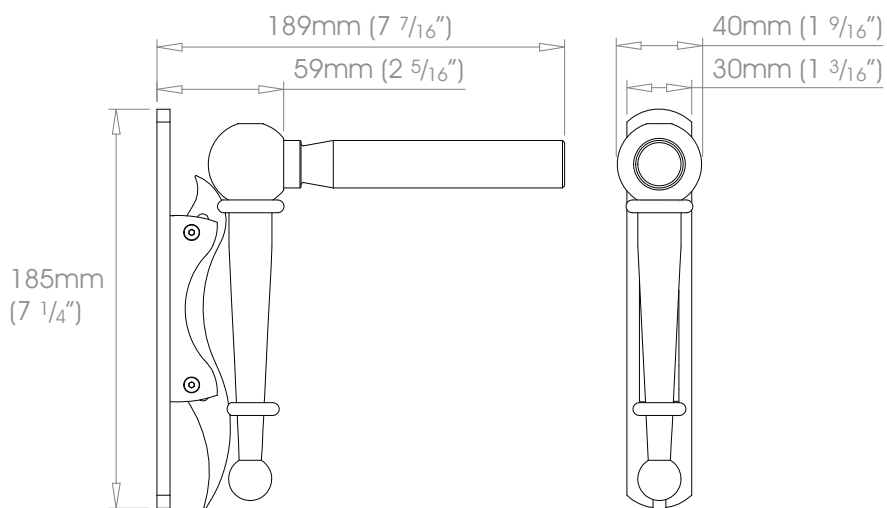

STEEL Brackets • Drapery Arm

Finishes

Polished • Natural Steel • Brass Toned • Matte Brass Toned • Bronzed (SATIN) • Oil Rubbed • Waxed • Flint (SATIN)
Custom Finishes Can be specified subject to a per colour upcharge. (up to five poles)

25mm (1") drapery arm

 Weight 1.3kg (2lb 14oz)