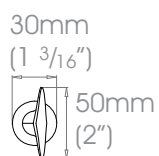

19mm (3/4") Hammered Spear

 Weight 186g (7oz)

25mm (1") Hammered Spear

 Weight 438g (15oz)

Please note that due to manufacturing process's size and shape may vary slightly to shown diagram.