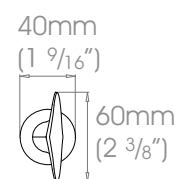

19mm (3/4") Hammered Spear

 Weight 186g (7oz)

25mm (1") Hammered Spear

 Weight 438g (15oz)

Please note that due to manufacturing process's size and shape may vary slightly to shown diagram.