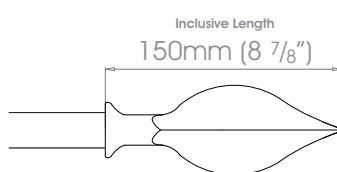

19mm (3/4") Hammered Spear

 Weight 186g (7oz)

25mm (1") Hammered Spear

 Weight 438g (15oz)

Please note that due to manufacturing process's size and shape may vary slightly to shown diagram.