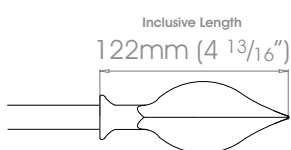

19mm (3/4") Hammered Spear

 Weight 186g (7oz)

25mm (1") Hammered Spear

 Weight 438g (15oz)

Please note that due to manufacturing process's size and shape may vary slightly to shown diagram.