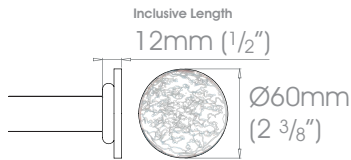

STEEL Finials • Hammered Stud

Finishes Polished • Natural Steel • Brass Toned • Matte Brass Toned • Bronzed (SATIN) • Oil Rubbed • Waxed • Flint (SATIN)
Custom Finishes Can be specified subject to a per colour upcharge. (up to five poles)

Inclusive Length

19mm (3/4") Hammered Stud

 Weight 84g (3oz)

25mm (1") Hammered Stud

 Weight 360g (13oz)

38mm (1 1/2") Hammered Stud

 Weight 438g (16oz)

50mm (2") Hammered Stud

 Weight 538g (1lb 3oz)