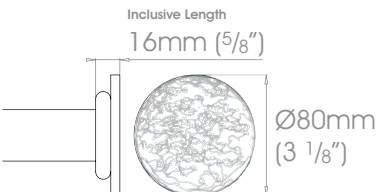

STEEL Finials • Hammered Stud

Finishes Polished • Natural Steel • Brass Toned • Matte Brass Toned • Bronzed (SATIN) • Oil Rubbed • Waxed • Flint (SATIN)
Custom Finishes Can be specified subject to a per colour upcharge. (up to five poles)

Inclusive Length

19mm (3/4") Hammered Stud

 Weight 84g (3oz)

25mm (1") Hammered Stud

 Weight 360g (13oz)

38mm (1 1/2") Hammered Stud

 Weight 438g (16oz)

50mm (2") Hammered Stud

 Weight 538g (1lb 3oz)