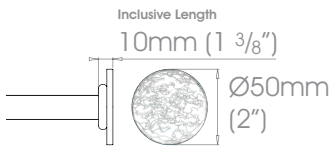

Inclusive Length

19mm (3/4") Hammered Stud

 Weight 84g (3oz)

25mm (1") Hammered Stud

 Weight 360g (13oz)

38mm (1 1/2") Hammered Stud

 Weight 438g (16oz)

50mm (2") Hammered Stud

 Weight 538g (1lb 3oz)