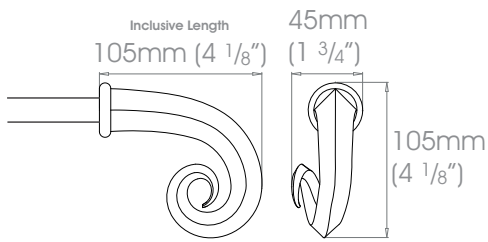

19mm (3/4") Jacobs Horn

Handed left & right

Weight 550g (1lb 3oz)

25mm (1") Jacobs Horn

Handed left & right

Weight 1.4kg (3lb 1oz)

38mm (1 1/2") Jacobs Horn

Handed left & right

Weight 2.6kg (5lb 11oz)

Please note that due to manufacturing process's size and shape may vary slightly to shown diagram.