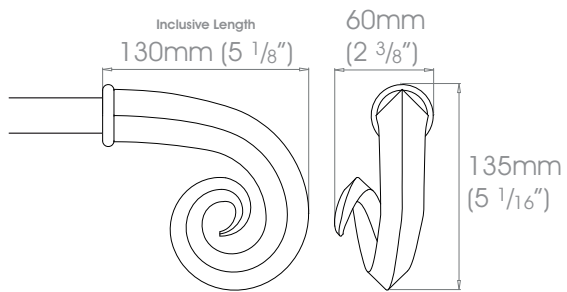

19mm (3/4") Jacobs Horn

Handed left & right

Weight 550g (1lb 3oz)

25mm (1") Jacobs Horn

Handed left & right

Weight 1.4kg (3lb 1oz)

38mm (1 1/2") Jacobs Horn

Handed left & right

Weight 2.6kg (5lb 11oz)

Please note that due to manufacturing process's size and shape may vary slightly to shown diagram.