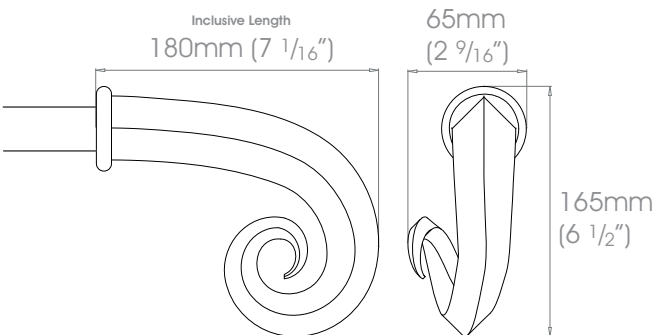

19mm (3/4") Jacobs Horn

Handed left & right

Weight 550g (1lb 3oz)

25mm (1") Jacobs Horn

Handed left & right

Weight 1.4kg (3lb 1oz)

38mm (1 1/2") Jacobs Horn

Handed left & right

Weight 2.6kg (5lb 11oz)

Please note that due to manufacturing process's size and shape may vary slightly to shown diagram.