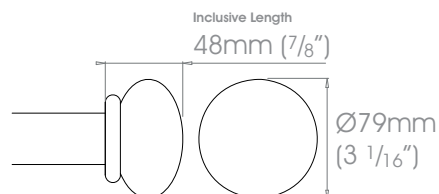

38mm (1 1/2") Pebble

Weight 1.47kg (3lb 4oz)