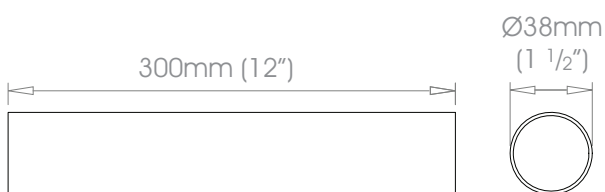

STEEL Poles

Finishes

Polished • Natural Steel • Brass Toned • Matte Brass Toned • Bronzed (SATIN) • Oil Rubbed • Waxed • Flint (SATIN)
Custom Finishes Can be specified subject to a per colour upcharge. (up to five poles)

19mm (3/4'') Pole - 300mm (1ft)

25mm (1'') Pole - 300mm (1ft)

38mm (1 1/2'') Pole - 300mm (1ft)

50mm (2'') Pole - 300mm (1ft)