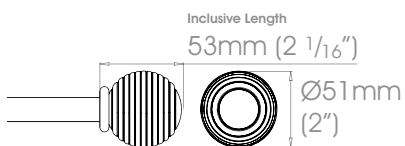

19mm (3/4") Ribbed Ball & Collar

 Weight 596g (1lb 5oz)

25mm (1") Ribbed Ball & Collar

 Weight 980g (2lb 3oz)