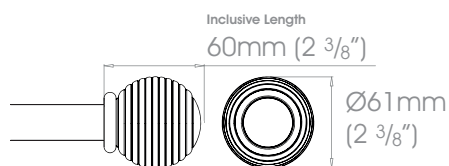

19mm (3/4") Ribbed Ball & Collar

 Weight 596g (1lb 5oz)

25mm (1") Ribbed Ball & Collar

 Weight 980g (2lb 3oz)