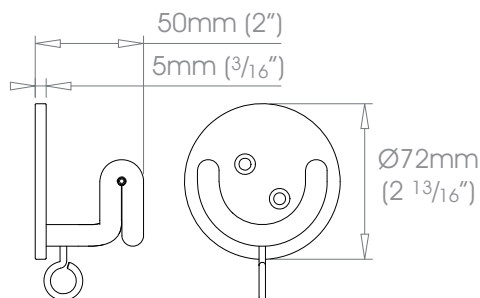

19mm (3/4") Single Bracket - Recess

W Weight 72g (2.5oz)

25mm (1") Single Bracket - Recess

W Weight 120g (4oz)

38mm (1 1/2") Single Bracket - Recess

W Weight 298g (11oz)

50mm (2") Single Bracket - Recess

W Weight 350g (12oz)