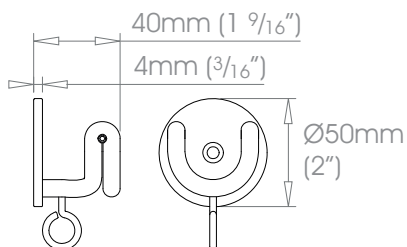

19mm (3/4") Single Bracket - Recess

W Weight 72g (2.5oz)

25mm (1") Single Bracket - Recess

W Weight 120g (4oz)

38mm (1 1/2") Single Bracket - Recess

W Weight 298g (11oz)

50mm (2") Single Bracket - Recess

W Weight 350g (12oz)