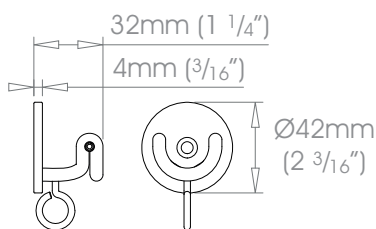

STEEL Brackets • Single Bracket - Recess

Finishes

Polished • Natural Steel • Brass Toned • Matte Brass Toned • Bronzed (SATIN) • Oil Rubbed • Waxed • Flint (SATIN)
Custom Finishes Can be specified subject to a per colour upcharge. (up to five poles)

19mm (3/4") Single Bracket - Recess

W Weight 72g (2.5oz)

25mm (1") Single Bracket - Recess

W Weight 120g (4oz)

38mm (1 1/2") Single Bracket - Recess

W Weight 298g (11oz)

50mm (2") Single Bracket - Recess

W Weight 350g (12oz)