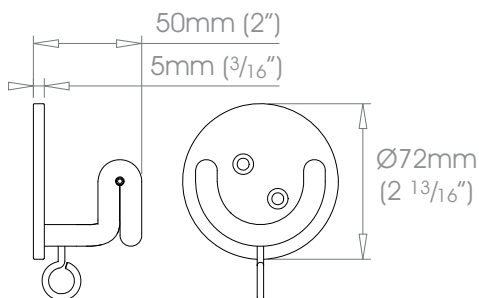

19mm (3/4") Single Bracket - Recess

W Weight 72g (2.5oz)

25mm (1") Single Bracket - Recess

W Weight 120g (4oz)

38mm (1 1/2") Single Bracket - Recess

W Weight 298g (11oz)

50mm (2") Single Bracket - Recess

W Weight 350g (12oz)