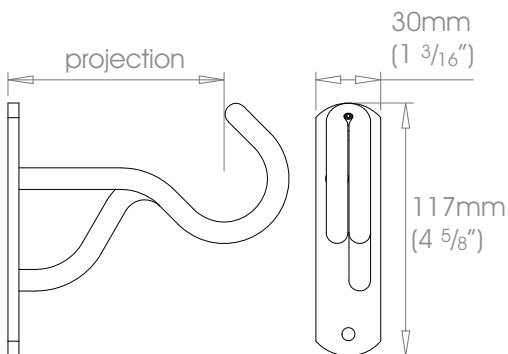

19mm (3/4") Single Bracket - Side

 Projection 60mm (2 3/8")
100mm (4")

 Weight 88g (3oz)
108g (4oz)

25mm (1") Single Bracket - Side

 Projection 60mm (2 3/8")
100mm (4")

 Weight 158g (6oz)
196g (7oz)

38mm (1 1/2") Single Bracket - Side

 Projection 100mm (4")

 Weight 368g (13oz)

50mm (2") Single Bracket - Side

 Projection 100mm (4")

 Weight 383g (13oz)