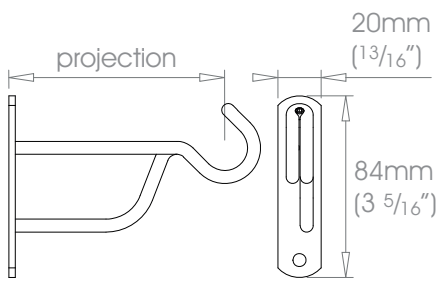

STEEL Brackets • Single Bracket - Side

Finishes

Polished • Natural Steel • Brass Toned • Matte Brass Toned • Bronzed (SATIN) • Oil Rubbed • Waxed • Flint (SATIN)
Custom Finishes Can be specified subject to a per colour upcharge. (up to five poles)

19mm (3/4") Single Bracket - Side

 Projection 60mm (2 3/8")
100mm (4")

 Weight 88g (3oz)
108g (4oz)

25mm (1") Single Bracket - Side

 Projection 60mm (2 3/8")
100mm (4")

 Weight 158g (6oz)
196g (7oz)

38mm (1 1/2") Single Bracket - Side

 Projection 100mm (4")

 Weight 368g (13oz)

50mm (2") Single Bracket - Side

 Projection 100mm (4")

 Weight 383g (13oz)