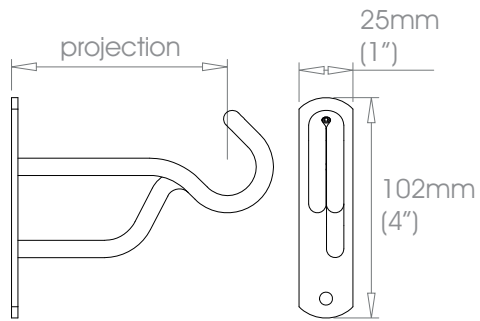

STEEL Brackets • Single Bracket - Side

Finishes

Polished • Natural Steel • Brass Toned • Matte Brass Toned • Bronzed (SATIN) • Oil Rubbed • Waxed • Flint (SATIN)
Custom Finishes Can be specified subject to a per colour upcharge. (up to five poles)

19mm (3/4") Single Bracket - Side

 Projection 60mm (2 3/8")
100mm (4")

 Weight 88g (3oz)
108g (4oz)

25mm (1") Single Bracket - Side

 Projection 60mm (2 3/8")
100mm (4")

 Weight 158g (6oz)
196g (7oz)

38mm (1 1/2") Single Bracket - Side

 Projection 100mm (4")

 Weight 368g (13oz)

50mm (2") Single Bracket - Side

 Projection 100mm (4")

 Weight 383g (13oz)