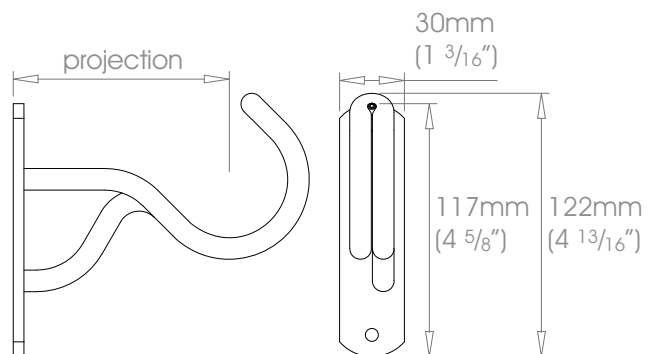

19mm (3/4") Single Bracket - Side

 Projection 60mm (2 3/8")
100mm (4")

 Weight 88g (3oz)
108g (4oz)

25mm (1") Single Bracket - Side

 Projection 60mm (2 3/8")
100mm (4")

 Weight 158g (6oz)
196g (7oz)

38mm (1 1/2") Single Bracket - Side

 Projection 100mm (4")

 Weight 368g (13oz)

50mm (2") Single Bracket - Side

 Projection 100mm (4")

 Weight 383g (13oz)