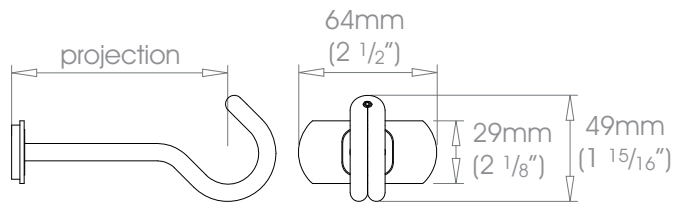

STEEL Brackets • Single Covered Bracket - Mid

Finishes

Polished • Natural Steel • Brass Toned • Matte Brass Toned • Bronzed (SATIN) • Oil Rubbed • Waxed • Flint (SATIN)
Custom Finishes Can be specified subject to a per colour upcharge. (up to five poles)

19mm (3/4") Single Covered Bracket - Mid

 Projection 60mm (2 3/8")
100mm (4")  Weight 90g (3oz)
108g (4oz)

25mm (1") Single Covered Bracket - Mid

 Projection 60mm (2 3/8")
100mm (4")  Weight 157g (5oz)
171g (5oz)

38mm (1 1/2") Single Covered Bracket - Mid

 Projection 100mm (4")  Weight 339g (12oz)

50mm (2") Single Covered Bracket - Mid

 Projection 100mm (4")  Weight 339g (12oz)