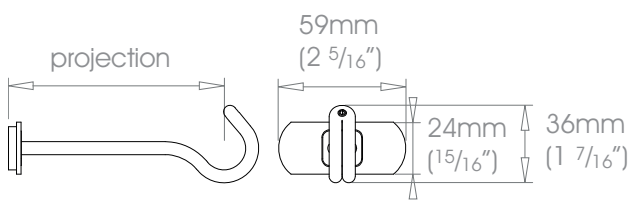

STEEL Brackets • Single Covered Bracket - Mid

Finishes

Polished • Natural Steel • Brass Toned • Matte Brass Toned • Bronzed (SATIN) • Oil Rubbed • Waxed • Flint (SATIN)
Custom Finishes Can be specified subject to a per colour upcharge. (up to five poles)

19mm (3/4") Single Covered Bracket - Mid

 Projection 60mm (2 3/8")
100mm (4")  Weight 90g (3oz)
108g (4oz)

25mm (1") Single Covered Bracket - Mid

 Projection 60mm (2 3/8")
100mm (4")  Weight 157g (5oz)
171g (5oz)

38mm (1 1/2") Single Covered Bracket - Mid

 Projection 100mm (4")  Weight 339g (12oz)

50mm (2") Single Covered Bracket - Mid

 Projection 100mm (4")  Weight 339g (12oz)