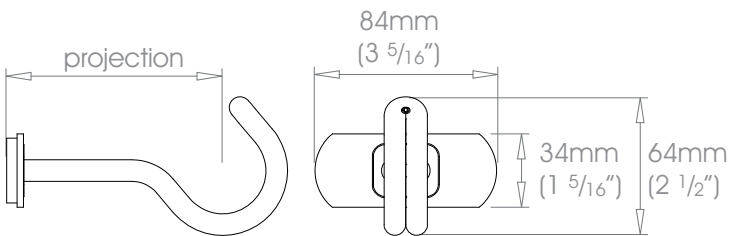

19mm (3/4") Single Covered Bracket - Mid

 Projection 60mm (2 3/8")
100mm (4")  Weight 90g (3oz)
108g (4oz)

25mm (1") Single Covered Bracket - Mid

 Projection 60mm (2 3/8")
100mm (4")  Weight 157g (5oz)
171g (5oz)

38mm (1 1/2") Single Covered Bracket - Mid

 Projection 100mm (4")  Weight 339g (12oz)

50mm (2") Single Covered Bracket - Mid

 Projection 100mm (4")  Weight 339g (12oz)