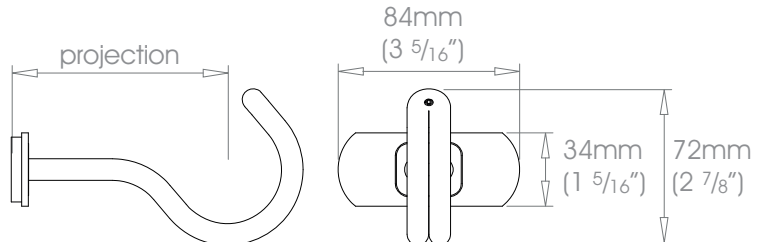

19mm (3/4") Single Covered Bracket - Mid

 Projection 60mm (2 3/8")
100mm (4")  Weight 90g (3oz)
108g (4oz)

25mm (1") Single Covered Bracket - Mid

 Projection 60mm (2 3/8")
100mm (4")  Weight 157g (5oz)
171g (5oz)

38mm (1 1/2") Single Covered Bracket - Mid

 Projection 100mm (4")  Weight 339g (12oz)

50mm (2") Single Covered Bracket - Mid

 Projection 100mm (4")  Weight 339g (12oz)