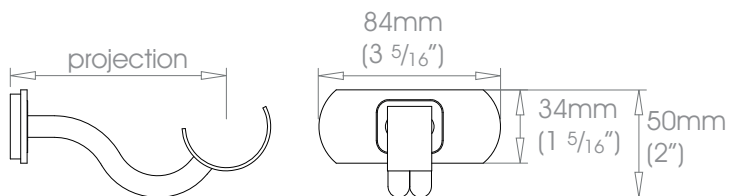

19mm (3/4") Single Covered Bracket - Passing

	Projection	60mm (2 3/8")		Weight	81g (3oz)
		100mm (4")			99g (4oz)

25mm (1") Single Covered Bracket - Passing

	Projection	60mm (2 3/8")		Weight	114g (4oz)
		100mm (4")			145g (5oz)

38mm (1 1/2") Single Covered Bracket - Passing

	Projection	100mm (4")		Weight	220g (8oz)
------------------------------------------------------------------------------------	------------	------------	-------------------------------------------------------------------------------------	--------	------------

50mm (2") Single Covered Bracket - Passing

	Projection	100mm (4")		Weight	231g (8oz)
-------------------------------------------------------------------------------------	------------	------------	---------------------------------------------------------------------------------------	--------	------------