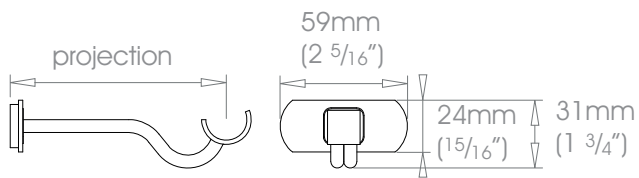

19mm (3/4") Single Covered Bracket - Passing

	Projection	60mm (2 3/8")		Weight	81g (3oz)
		100mm (4")			99g (4oz)

25mm (1") Single Covered Bracket - Passing

	Projection	60mm (2 3/8")		Weight	114g (4oz)
		100mm (4")			145g (5oz)

38mm (1 1/2") Single Covered Bracket - Passing

	Projection	100mm (4")		Weight	220g (8oz)
------------------------------------------------------------------------------------	------------	------------	-------------------------------------------------------------------------------------	--------	------------

50mm (2") Single Covered Bracket - Passing

	Projection	100mm (4")		Weight	231g (8oz)
-------------------------------------------------------------------------------------	------------	------------	---------------------------------------------------------------------------------------	--------	------------