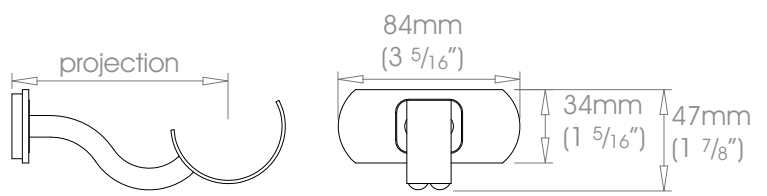

19mm (3/4") Single Covered Bracket - Passing

	Projection	60mm (2 3/8")		Weight	81g (3oz)
		100mm (4")			99g (4oz)

25mm (1") Single Covered Bracket - Passing

	Projection	60mm (2 3/8")		Weight	114g (4oz)
		100mm (4")			145g (5oz)

38mm (1 1/2") Single Covered Bracket - Passing

	Projection	100mm (4")		Weight	220g (8oz)
------------------------------------------------------------------------------------	------------	------------	-------------------------------------------------------------------------------------	--------	------------

50mm (2") Single Covered Bracket - Passing

	Projection	100mm (4")		Weight	231g (8oz)
-------------------------------------------------------------------------------------	------------	------------	---------------------------------------------------------------------------------------	--------	------------