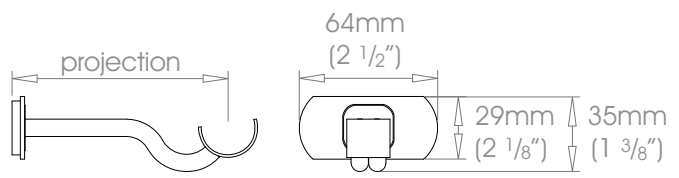

19mm (3/4") Single Covered Bracket - Passing

	Projection	60mm (2 3/8")		Weight	81g (3oz)
		100mm (4")			99g (4oz)

25mm (1") Single Covered Bracket - Passing

	Projection	60mm (2 3/8")		Weight	114g (4oz)
		100mm (4")			145g (5oz)

38mm (1 1/2") Single Covered Bracket - Passing

	Projection	100mm (4")		Weight	220g (8oz)
------------------------------------------------------------------------------------	------------	------------	-------------------------------------------------------------------------------------	--------	------------

50mm (2") Single Covered Bracket - Passing

	Projection	100mm (4")		Weight	231g (8oz)
-------------------------------------------------------------------------------------	------------	------------	---------------------------------------------------------------------------------------	--------	------------