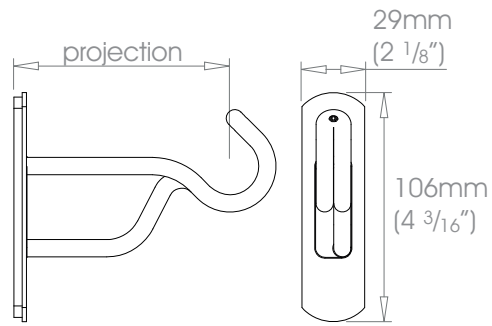

STEEL Brackets • Single Covered Bracket - Side

Finishes

Polished • Natural Steel • Brass Toned • Matte Brass Toned • Bronzed (SATIN) • Oil Rubbed • Waxed • Flint (SATIN)
Custom Finishes Can be specified subject to a per colour upcharge. (up to five poles)

19mm (3/4") Single Covered Bracket - Side

 Projection 60mm (2 3/8")
100mm (4")

 Weight 123g (4oz)
141g (5oz)

25mm (1") Single Covered Bracket - Side

 Projection 60mm (2 3/8")
100mm (4")

 Weight 208g (7oz)
240g (8oz)

38mm (1 1/2") Single Covered Bracket - Side

 Projection 100mm (4")

 Weight 383g (14oz)

50mm (2") Single Covered Bracket - Side

 Projection 100mm (4")

 Weight 398g (14oz)