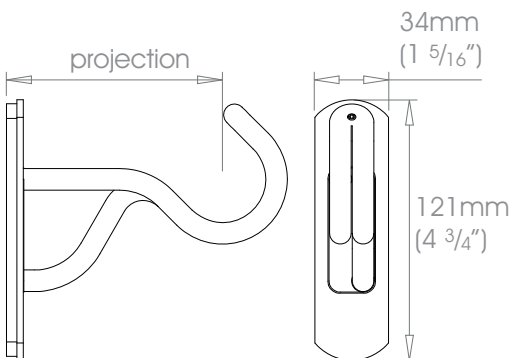

19mm (3/4") Single Covered Bracket - Side

 Projection 60mm (2 3/8")
100mm (4")

 Weight 123g (4oz)
141g (5oz)

25mm (1") Single Covered Bracket - Side

 Projection 60mm (2 3/8")
100mm (4")

 Weight 208g (7oz)
240g (8oz)

38mm (1 1/2") Single Covered Bracket - Side

 Projection 100mm (4")

 Weight 383g (14oz)

50mm (2") Single Covered Bracket - Side

 Projection 100mm (4")

 Weight 398g (14oz)