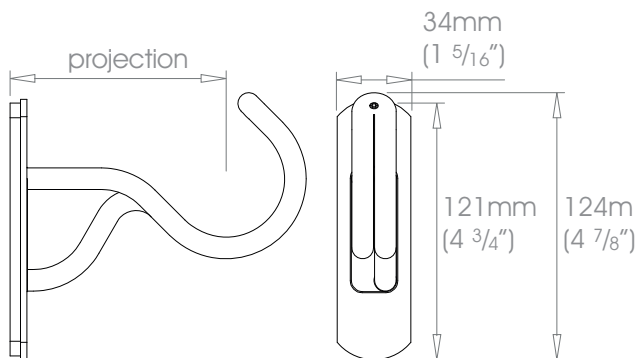

19mm (3/4") Single Covered Bracket - Side

 Projection 60mm (2 3/8")
100mm (4")

 Weight 123g (4oz)
141g (5oz)

25mm (1") Single Covered Bracket - Side

 Projection 60mm (2 3/8")
100mm (4")

 Weight 208g (7oz)
240g (8oz)

38mm (1 1/2") Single Covered Bracket - Side

 Projection 100mm (4")

 Weight 383g (14oz)

50mm (2") Single Covered Bracket - Side

 Projection 100mm (4")

 Weight 398g (14oz)