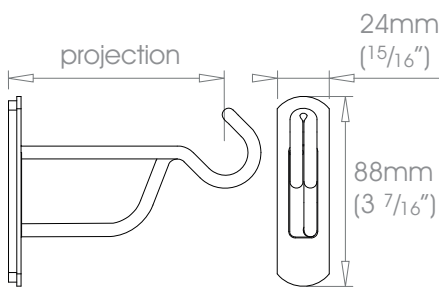

STEEL Brackets • Single Covered Bracket - Side

Finishes

Polished • Natural Steel • Brass Toned • Matte Brass Toned • Bronzed (SATIN) • Oil Rubbed • Waxed • Flint (SATIN)
Custom Finishes Can be specified subject to a per colour upcharge. (up to five poles)

19mm (3/4") Single Covered Bracket - Side

 Projection 60mm (2 3/8")
100mm (4")

 Weight 123g (4oz)
141g (5oz)

25mm (1") Single Covered Bracket - Side

 Projection 60mm (2 3/8")
100mm (4")

 Weight 208g (7oz)
240g (8oz)

38mm (1 1/2") Single Covered Bracket - Side

 Projection 100mm (4")

 Weight 383g (14oz)

50mm (2") Single Covered Bracket - Side

 Projection 100mm (4")

 Weight 398g (14oz)