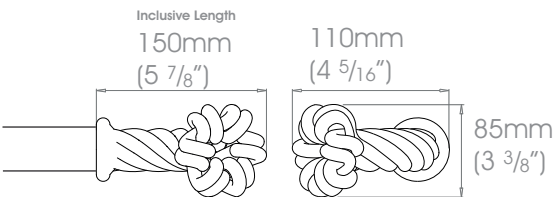

19mm (3/4") Twisted Knot

 Weight 302g (11oz)

25mm (1") Twisted Knot

 Weight 568g (1lb 4oz)

38mm (1 1/2") Twisted Knot

 Weight 1.8kg (3lb 15oz)

Please note that due to manufacturing process's size and shape may vary slightly to shown diagram.