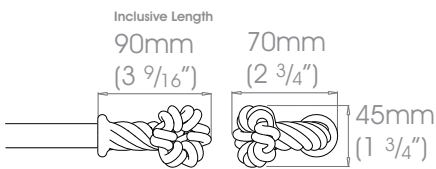

19mm (3/4") Twisted Knot

 Weight 302g (11oz)

25mm (1") Twisted Knot

 Weight 568g (1lb 4oz)

38mm (1 1/2") Twisted Knot

 Weight 1.8kg (3lb 15oz)

Please note that due to manufacturing process's size and shape may vary slightly to shown diagram.