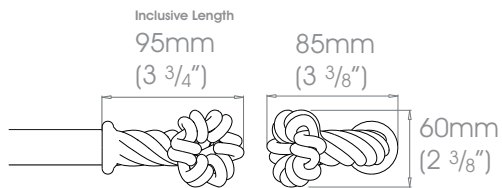

19mm (3/4") Twisted Knot

 Weight 302g (11oz)

25mm (1") Twisted Knot

 Weight 568g (1lb 4oz)

38mm (1 1/2") Twisted Knot

 Weight 1.8kg (3lb 15oz)

Please note that due to manufacturing process's size and shape may vary slightly to shown diagram.