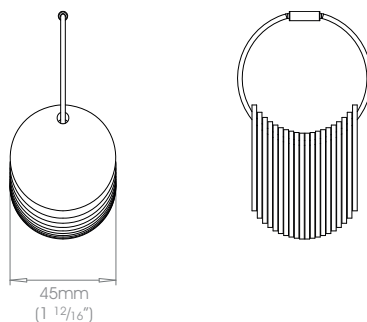

SALES SUPPORT Finish Sampler Set

Finish Sampler Set

 Weight 1kg (2lb 3oz)

Whats Included

Key Ring 1 - 20 x 45mm (1 12/16") sample disk

Polished • Natural Steel • Brass Toned • Matte Brass Toned • Oil Rubbed • Waxed • Polished Nickel • Natural Silver
Brushed Stainless • Brushed Brass Tint • Brushed Copper Tint • Brushed Rose Tint • Brushed Bronze Tint • Brushed Carbon Tint
Mirrored Stainless • Mirrored Brass Tint • Mirrored Copper Tint • Mirrored Rose Tint • Mirrored Bronze Tint • Mirrored Carbon Tint

Key Ring 2 - 15 x 45mm (1 12/16") sample disk in matte coat

Cloud • Ceramic • Bone • Cream • Parchment • Barley • Dove • Millstone • Clay • Cocoa • Alabaster • Dusk • Granite • Slate • Flint • Damson • Moss • Smoke
Frame Grey • Raven

Key Ring 3 - 28 x 45mm (1 12/16") sample disk in satin coat

Cloud • Ceramic • Bone • Cream • Parchment • Barley • Dove • Millstone • Clay • Cocoa • Alabaster • Dusk • Granite • Slate • Flint • Damson • Moss • Smoke
Frame Grey • Raven • Platinum • Champagne • Gold • Cognac • Gunmetal • Pewter • Antique Brass • Bronzed

Key Ring 4 - 28 x 45mm (1 12/16") sample disk in gloss coat

Cloud • Ceramic • Bone • Cream • Parchment • Barley • Dove • Millstone • Clay • Cocoa • Alabaster • Dusk • Granite • Slate • Flint • Damson • Moss • Smoke
Frame Grey • Raven • Platinum • Champagne • Gold • Cognac • Gunmetal • Pewter • Antique Brass • Bronzed