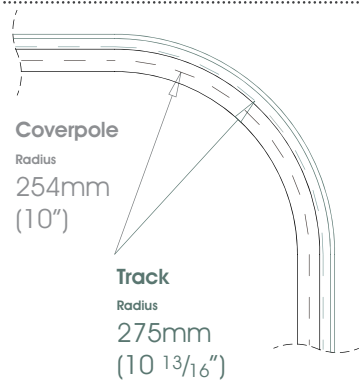

**Premium Finishes** Can be specified at twice the cost of the standard finish  
Old Silver • Old Pewter • Old Brass • Light Bronze • Bronze Art

38mm (1 1/2")

50mm (2")