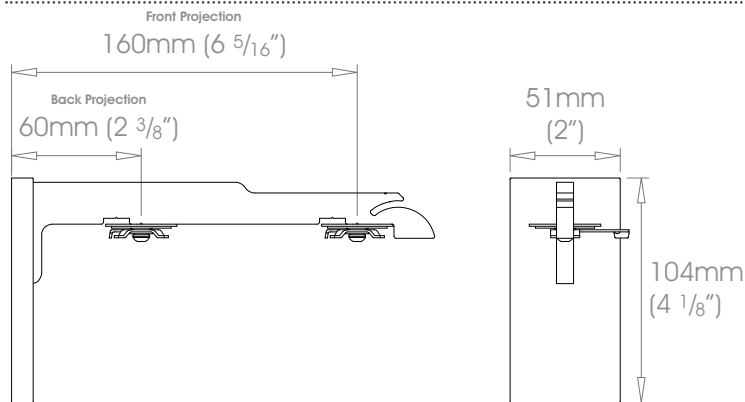

Front 38mm (1 1/2") - Back Uncovered