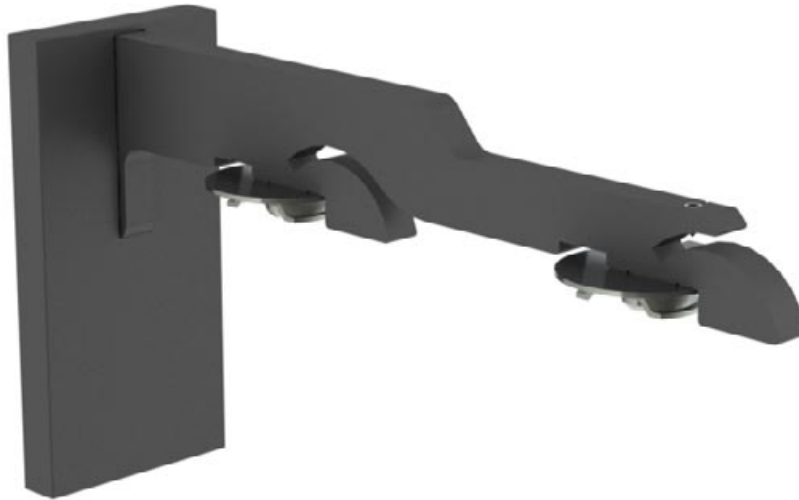

Brackets will be supplied with the relevant track fixing, which may differ to those shown in the diagrams

Finishes Alabaster • Dusk • Slate • Flint • Barley • Dove • Millstone • Clay • Cocoa • Cloud • Ceramic • Bone • Cream • Parchment • Mineral • Damson Moss • Smoke • Frame Grey • Raven **Coat Options** @Matte / @Satin / @Gloss | Platinum • Champagne • Gold • Cognac • Gunmetal
 Antique Brass • Pewter • Bronzed **Coat Options** @Satin / @Gloss | Dawn • Mist • Sunset • Night Sky • Midnight
 Brushed Stainless | Polished • Natural Steel • Brass Toned • Matte Brass Toned • Oil Rubbed • Waxed

Front 38mm (1 1/2") - Back Uncovered

Front 50mm (2") - Back Uncovered

Brackets will be supplied with the relevant track fixing, which may differ to those shown in the diagrams

Finishes Alabaster • Dusk • Slate • Flint • Barley • Dove • Millstone • Clay • Cocoa • Cloud • Ceramic • Bone • Cream • Parchment • Mineral • Damson Moss • Smoke • Frame Grey • Raven **Coat Options** @Matte / @Satin / @Gloss | Platinum • Champagne • Gold • Cognac • Gunmetal Antique Brass • Pewter • Bronzed **Coat Options** @Satin / @Gloss | Dawn • Mist • Sunset • Night Sky • Midnight Brushed Stainless | Polished • Natural Steel • Brass Toned • Matte Brass Toned • Oil Rubbed • Waxed

Front 38mm (1 1/2") - Back 38mm (1 1/2")

Front 50mm (2") - Back 38mm (1 1/2")

⚠ Brackets will be supplied with the relevant track fixing, which may differ to those shown in the diagrams

Finishes Alabaster • Dusk • Slate • Flint • Barley • Dove • Millstone • Clay • Cocoa • Cloud • Ceramic • Bone • Cream • Parchment • Mineral • Damson Moss • Smoke • Frame Grey • Raven **Coat Options** @Matte / @Satin / @Gloss | Platinum • Champagne • Gold • Cognac • Gunmetal
 Antique Brass • Pewter • Bronzed **Coat Options** @Satin / @Gloss | Dawn • Mist • Sunset • Night Sky • Midnight
 Brushed Stainless | Polished • Natural Steel • Brass Toned • Matte Brass Toned • Oil Rubbed • Waxed

Front 50mm (2") - Back 50mm (2")