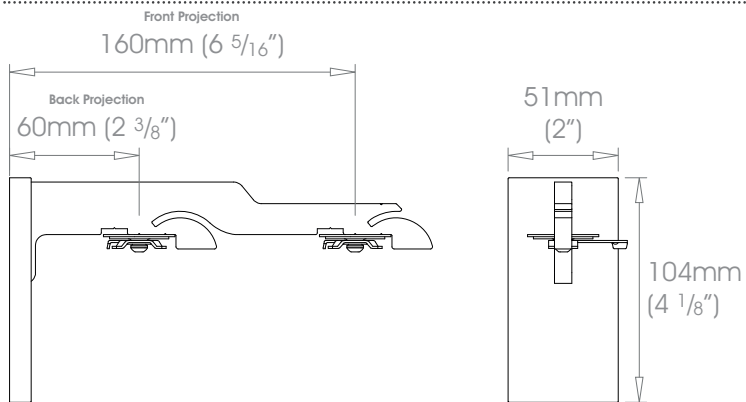

Brackets will be supplied with the relevant track fixing, which may differ to those shown in the diagrams

Finishes Alabaster • Dusk • Slate • Flint • Barley • Dove • Millstone • Clay • Cocoa • Cloud • Ceramic • Bone • Cream • Parchment • Mineral • Damson Moss • Smoke • Frame Grey • Raven **Coat Options** @Matte / @Satin / @Gloss | Platinum • Champagne • Gold • Cognac • Gunmetal Antique Brass • Pewter • Bronzed **Coat Options** @Satin / @Gloss | Dawn • Mist • Sunset • Night Sky • Midnight Brushed Stainless | Polished • Natural Steel • Brass Toned • Matte Brass Toned • Oil Rubbed • Waxed

Premium Finishes Can be specified at twice the cost of the standard finish
Brushed Brass Tint • Brushed Bronze Tint • Brushed Carbon Tint | Old Silver • Old Pewter • Old Brass • Light Bronze • Bronze Art

Front 38mm (1 1/2") - Back 38mm (1 1/2")