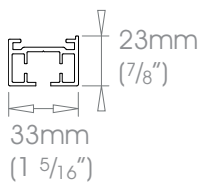

! ONLY FOR USE AS REAR TRACK OPTION ON DOUBLE SYSTEMS.
Track will be finished in a complementary colour to match the cover pole. Please refer to the specification guide

Left Hand Motor

Gliding Options Glider • Wave® Glider • Roller • Wave® Roller

! ONLY FOR USE AS REAR TRACK OPTION ON DOUBLE SYSTEMS.
Track will be finished in a complementary colour to match the cover pole. Please refer to the specification guide

Right Hand Motor

Gliding Options Glider • Wave® Glider • Roller • Wave® Roller