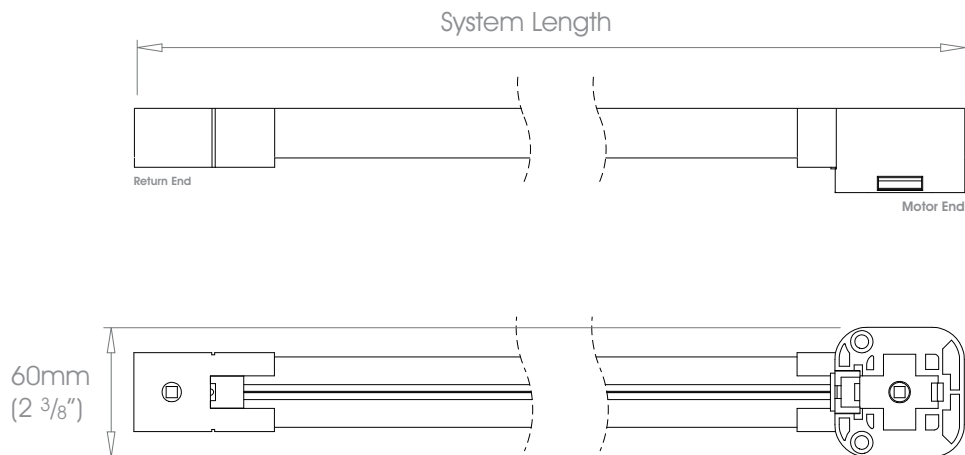

! ONLY FOR USE AS REAR TRACK OPTION ON DOUBLE SYSTEMS.
Track will be finished in a complementary colour to match the cover pole. Please refer to the specification guide

Left Hand Motor

Gliding Options Glider • Wave® Glider • Roller • Wave® Roller

! ONLY FOR USE AS REAR TRACK OPTION ON DOUBLE SYSTEMS.
Track will be finished in a complementary colour to match the cover pole. Please refer to the specification guide

Right Hand Motor

Gliding Options Glider • Wave® Glider • Roller • Wave® Roller