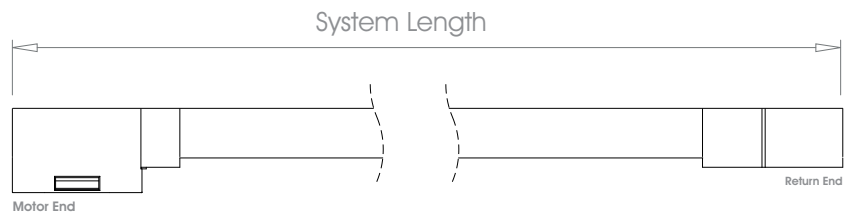

! ONLY FOR USE AS REAR TRACK OPTION ON DOUBLE SYSTEMS.
Track will be finished in a complementary colour to match the cover pole. Please refer to the specification guide

Left Hand Motor

Gliding Options Glider • Wave® Glider • Roller • Wave® Roller

! ONLY FOR USE AS REAR TRACK OPTION ON DOUBLE SYSTEMS.
Track will be finished in a complementary colour to match the cover pole. Please refer to the specification guide

Right Hand Motor

Gliding Options Glider • Wave® Glider • Roller • Wave® Roller