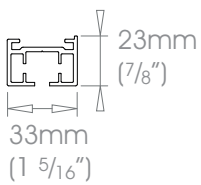

! ONLY FOR USE AS REAR TRACK OPTION ON DOUBLE SYSTEMS.
Track will be finished in a complementary colour to match the cover pole. Please refer to the specification guide

Left Hand Motor

Gliding Options Glider • Wave® Glider • Roller • Wave® Roller

! ONLY FOR USE AS REAR TRACK OPTION ON DOUBLE SYSTEMS.
Track will be finished in a complementary colour to match the cover pole. Please refer to the specification guide

Right Hand Motor

Gliding Options Glider • Wave® Glider • Roller • Wave® Roller