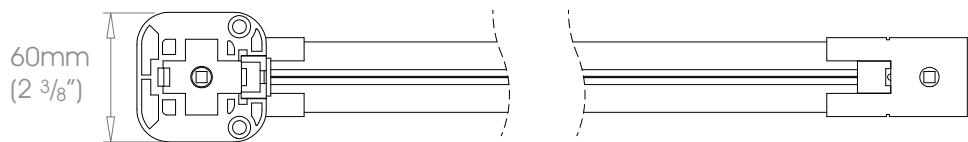

! ONLY FOR USE AS REAR TRACK OPTION ON DOUBLE SYSTEMS.
Track will be finished in a complementary colour to match the cover pole. Please refer to the specification guide

Left Hand Motor

Gliding Options Glider • Wave® Glider • Roller • Wave® Roller

! ONLY FOR USE AS REAR TRACK OPTION ON DOUBLE SYSTEMS.
Track will be finished in a complementary colour to match the cover pole. Please refer to the specification guide

Right Hand Motor

Gliding Options Glider • Wave® Glider • Roller • Wave® Roller