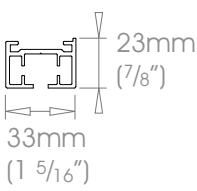

**!** **ONLY FOR USE AS REAR TRACK OPTION ON DOUBLE SYSTEMS.**  
 Track will be finished in a complementary colour to match the cover pole. Please refer to the specification guide

**Single Stack →**

**Gliding Options** Glider • Wave® Glider • Roller • Wave® Roller

**!** ONLY FOR USE AS REAR TRACK OPTION ON DOUBLE SYSTEMS.  
Track will be finished in a complementary colour to match the cover pole. Please refer to the specification guide