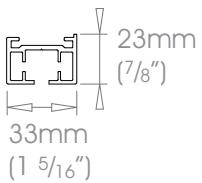

Pair Stack →←