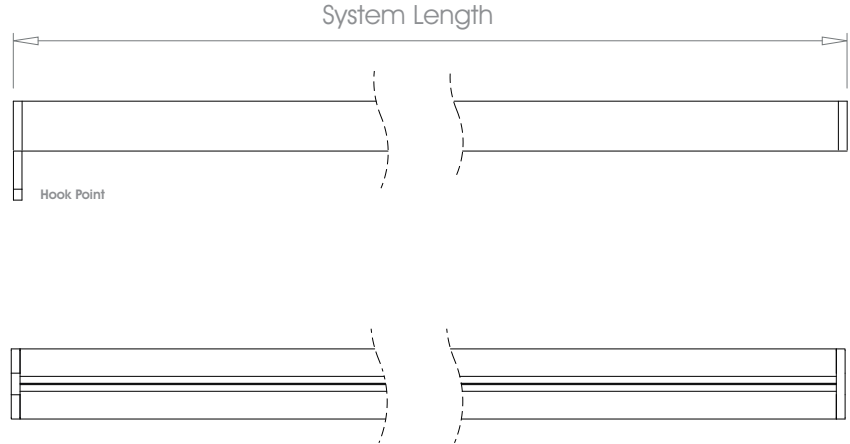

**!** **ONLY FOR USE AS REAR TRACK OPTION ON DOUBLE SYSTEMS.**  
 Track will be finished in a complementary colour to match the cover pole. Please refer to the specification guide

**Single Stack →**

**Gliding Options** Glider • Wave® Glider • Roller • Wave® Roller

**!** ONLY FOR USE AS REAR TRACK OPTION ON DOUBLE SYSTEMS.  
Track will be finished in a complementary colour to match the cover pole. Please refer to the specification guide