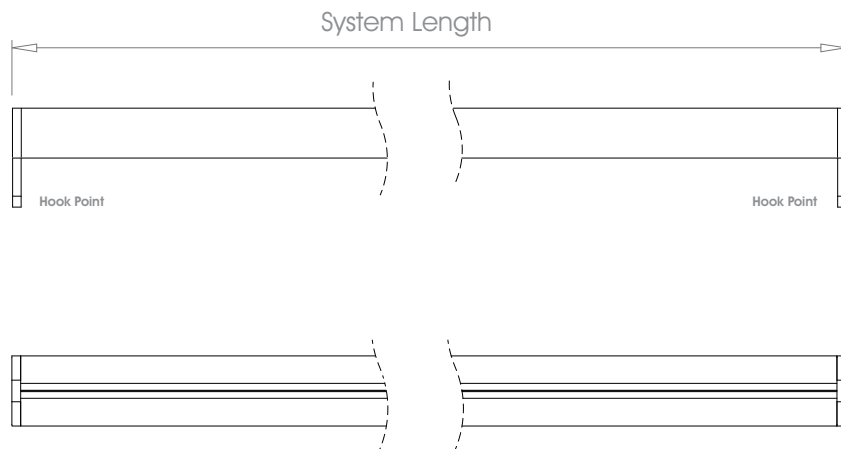

Gliding Options Glider • Wave® Glider • Roller • Wave® Roller