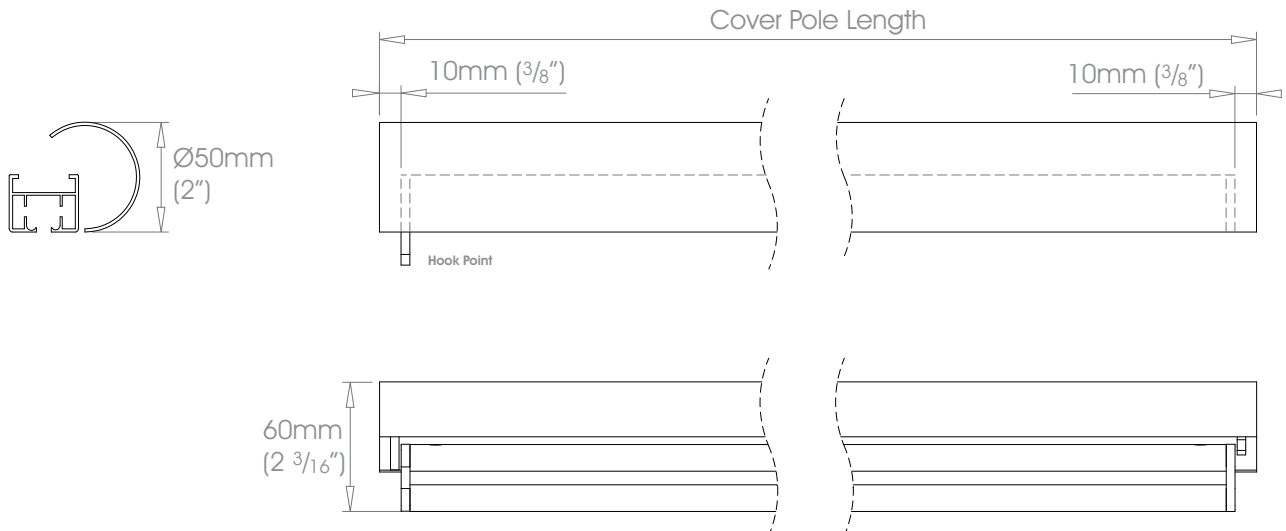

50mm (2") - Single Stack →

Gliding Options Roller • Ripplefold® Roller