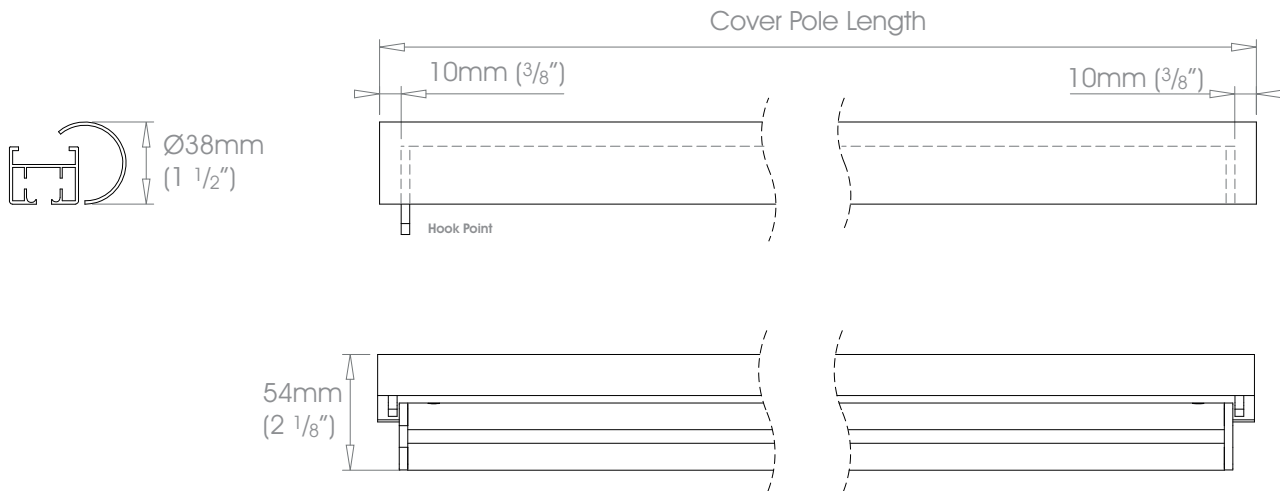

38mm (1 1/2") - Single Stack ->

Gliding Options Roller • Ripplefold® Roller

! Track will be finished in a complementary colour to match the cover pole. Please refer to the Specification Guide

- Finishes** Alabaster • Dusk • Slate • Flint • Barley • Dove • Millstone • Clay • Cocoa • Cloud • Ceramic • Bone • Cream • Parchment • Mineral • Damson Moss • Smoke • Frame Grey • Raven **Coat Options** @Matte / @Satin / @Gloss | Platinum • Champagne • Gold • Cognac • Gunmetal Antique Brass • Pewter • Bronzed **Coat Options** @Satin / @Gloss | Dawn • Mist • Sunset • Night Sky • Midnight Brushed Stainless | Polished • Natural Steel • Brass Toned • Matte Brass Toned • Oil Rubbed • Waxed
- Premium Finishes** Can be specified at twice the cost of the standard finish  
Brushed Brass Tint • Brushed Bronze Tint • Brushed Carbon Tint | Old Silver • Old Pewter • Old Brass • Light Bronze • Bronze Art

38mm (1 1/2") - Pair Stack →←

Gliding Options Roller • Ripplefold® Roller

! Track will be finished in a complementary colour to match the cover pole. Please refer to page 17

- Finishes** Alabaster • Dusk • Slate • Flint • Barley • Dove • Millstone • Clay • Cocoa • Cloud • Ceramic • Bone • Cream • Parchment • Mineral • Damson Moss • Smoke • Frame Grey • Raven **Coat Options** @Matte / @Satin / @Gloss | Platinum • Champagne • Gold • Cognac • Gunmetal Antique Brass • Pewter • Bronzed **Coat Options** @Satin / @Gloss | Dawn • Mist • Sunset • Night Sky • Midnight Brushed Stainless | Polished • Natural Steel • Brass Toned • Matte Brass Toned • Oil Rubbed • Waxed
- Premium Finishes** Can be specified at twice the cost of the standard finish  
Brushed Brass Tint • Brushed Bronze Tint • Brushed Carbon Tint | Old Silver • Old Pewter • Old Brass • Light Bronze • Bronze Art