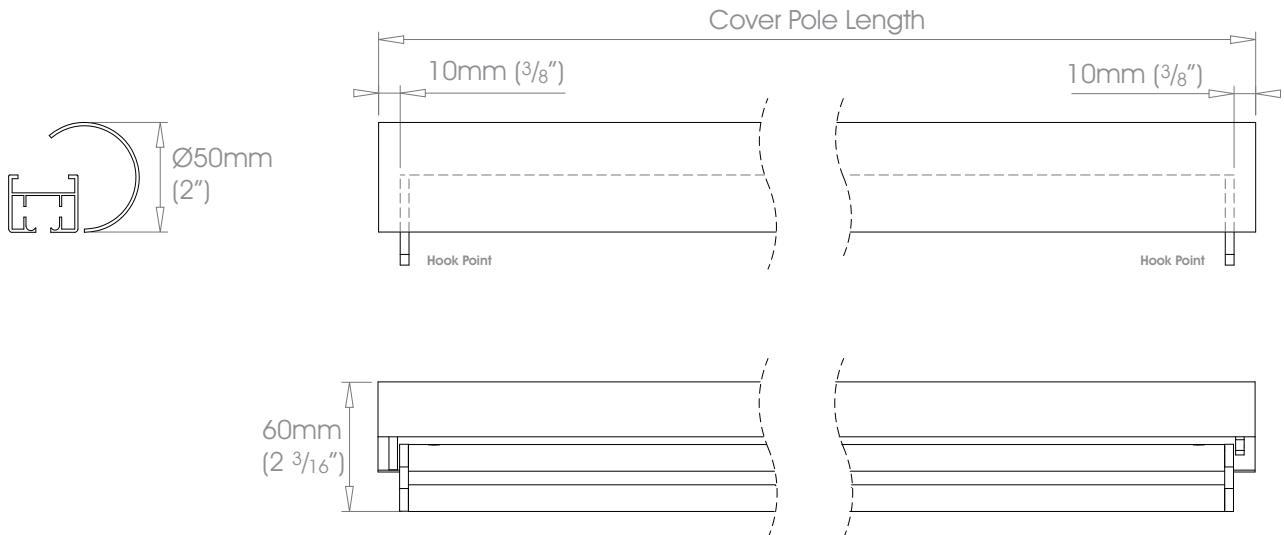

50mm (2") - Single Stack →

Gliding Options Roller • Ripplefold® Roller

⚠ Track will be finished in a complementary colour to match the cover pole. Please refer to the Specification Guide

- Finishes** Alabaster • Dusk • Slate • Flint • Barley • Dove • Millstone • Clay • Cocoa • Cloud • Ceramic • Bone • Cream • Parchment • Mineral • Damson Moss • Smoke • Frame Grey • Raven **Coat Options** @Matte / @Satin / @Gloss | Platinum • Champagne • Gold • Cognac • Gunmetal Antique Brass • Pewter • Bronzed **Coat Options** @Satin / @Gloss | Dawn • Mist • Sunset • Night Sky • Midnight Brushed Stainless | Polished • Natural Steel • Brass Toned • Matte Brass Toned • Oil Rubbed • Waxed
- Premium Finishes** Can be specified at twice the cost of the standard finish  
Brushed Brass Tint • Brushed Bronze Tint • Brushed Carbon Tint | Old Silver • Old Pewter • Old Brass • Light Bronze • Bronze Art

50mm (2") - Pair Stack →←

Gliding Options Roller • Ripplefold® Roller