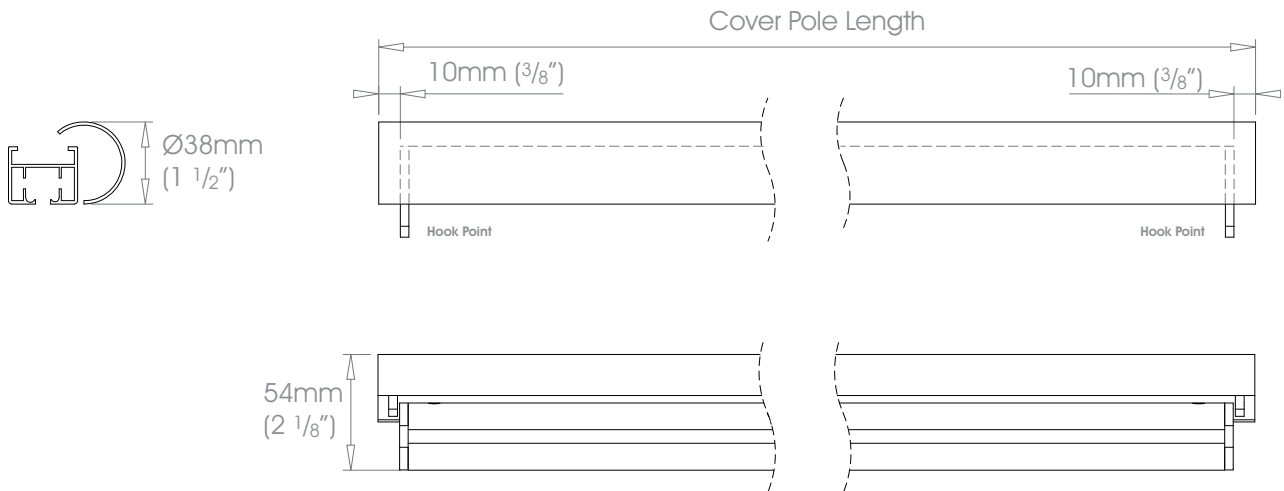

38mm (1 1/2") - Pair Stack →←

Gliding Options Roller • Ripplefold® Roller