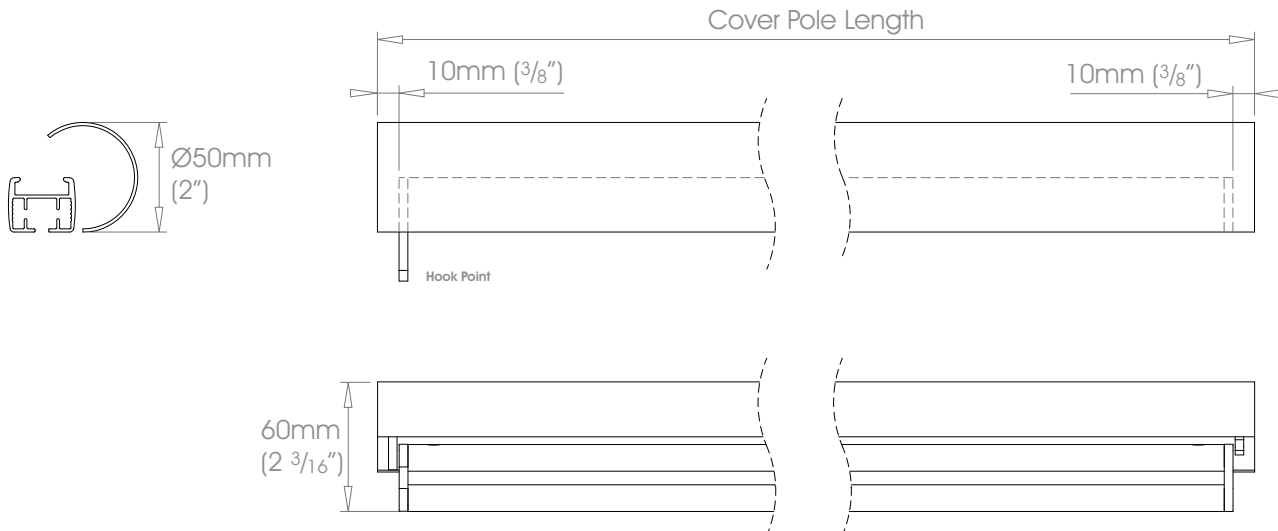

50mm (2") - Single Stack →

Gliding Options Roller • Ripple Roller • Ripplefold® Roller