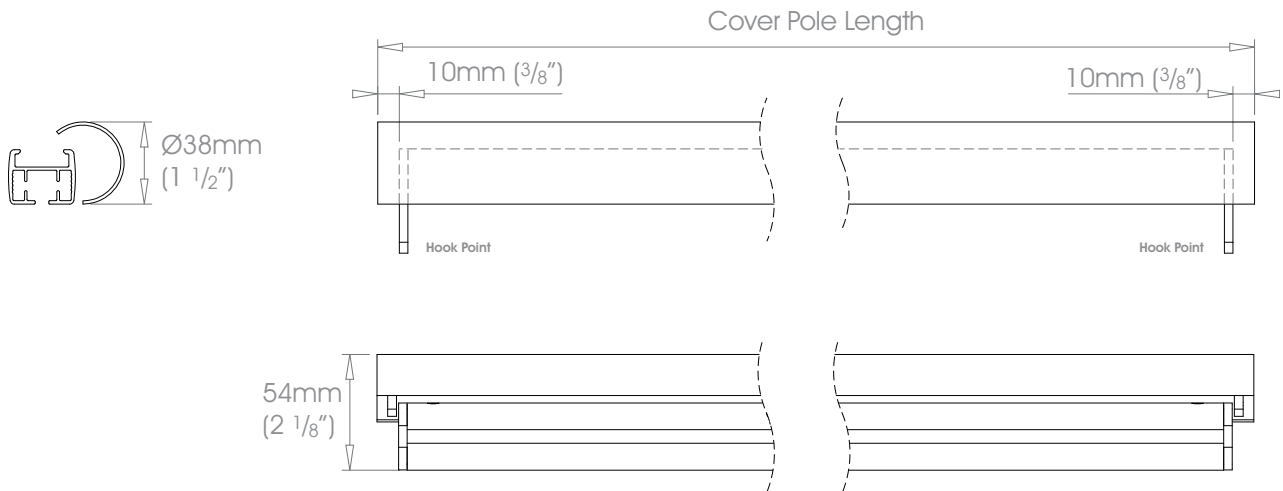

38mm (1 1/2") - Single Stack →

Gliding Options Roller • Ripple Roller • Ripplefold® Roller

! Track will be finished in a complementary colour to match the cover pole. Please refer to the Specification Guide

38mm (1 1/2") - Pair Stack →←

Gliding Options Roller • Ripple Roller • Ripplefold® Roller

⚠ Track will be finished in a complementary colour to match the cover pole. Please refer to the Specification Guide