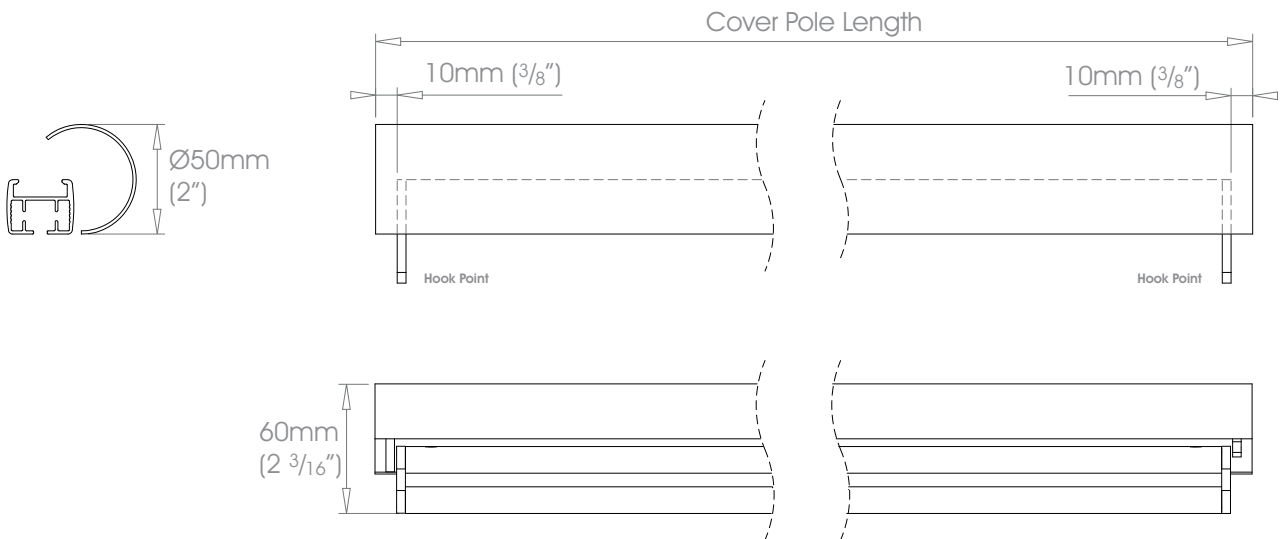

50mm (2") - Pair Stack →←

Gliding Options Roller • Ripple Roller • Ripplefold® Roller