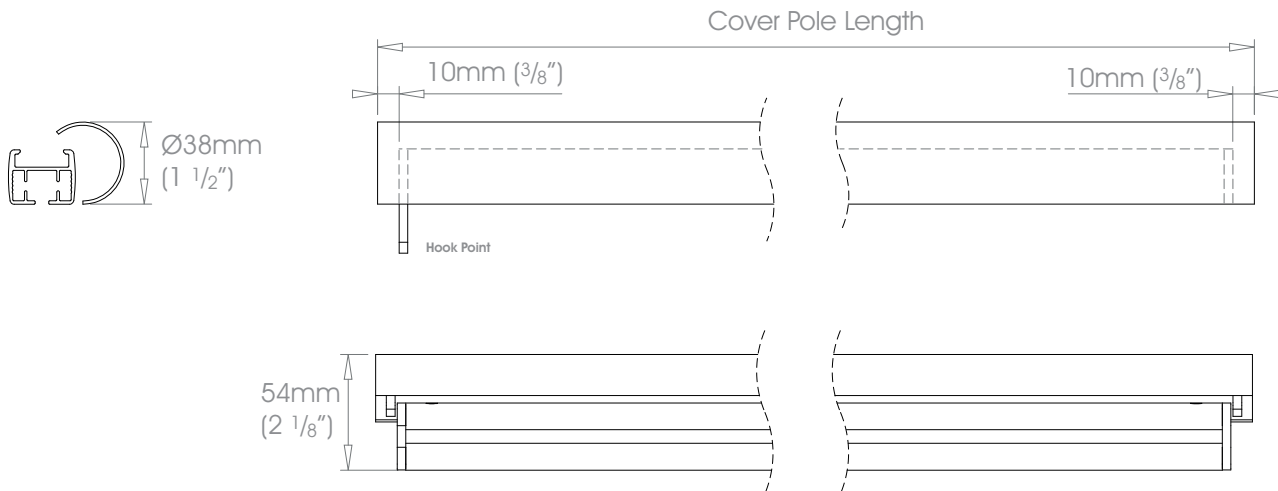

38mm (1 1/2") - Single Stack →

Gliding Options Roller • Ripple Roller • Ripplefold® Roller

! Track will be finished in a complementary colour to match the cover pole. Please refer to the Specification Guide

38mm (1 1/2") - Pair Stack →←

Gliding Options Roller • Ripple Roller • Ripplefold® Roller

⚠ Track will be finished in a complementary colour to match the cover pole. Please refer to the Specification Guide