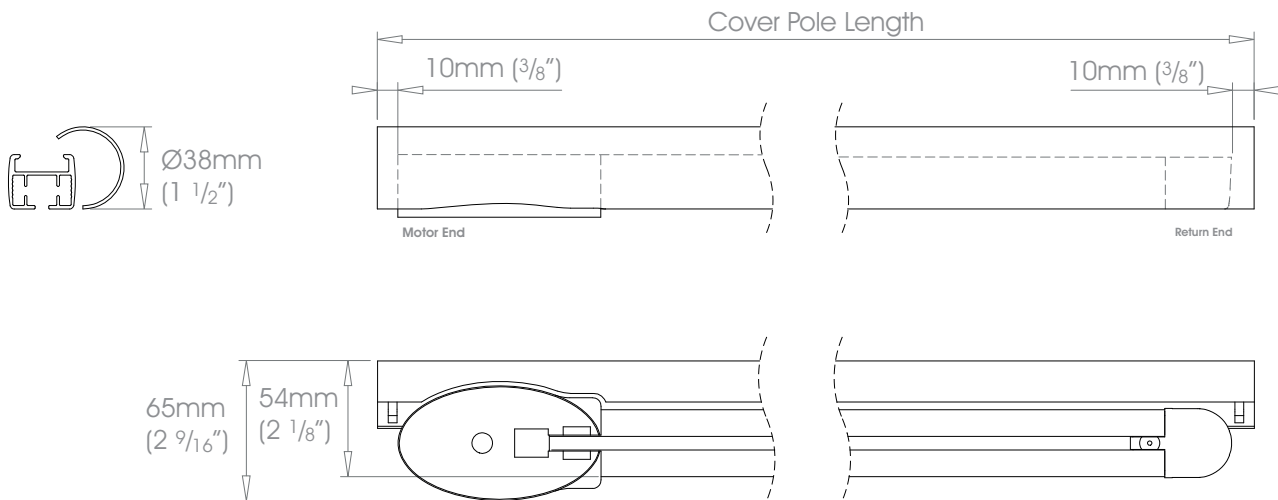

38mm (1 1/2") - Left Hand Motor

Gliding Options Roller • Ripple Roller • Ripplefold® Roller

! Track will be finished in a complementary colour to match the cover pole. Please refer to the Specification Guide

38mm (1 1/2") - Right Hand Motor

Gliding Options Roller • Ripple Roller • Ripplefold® Roller

⚠ Track will be finished in a complementary colour to match the cover pole. Please refer to the Specification Guide