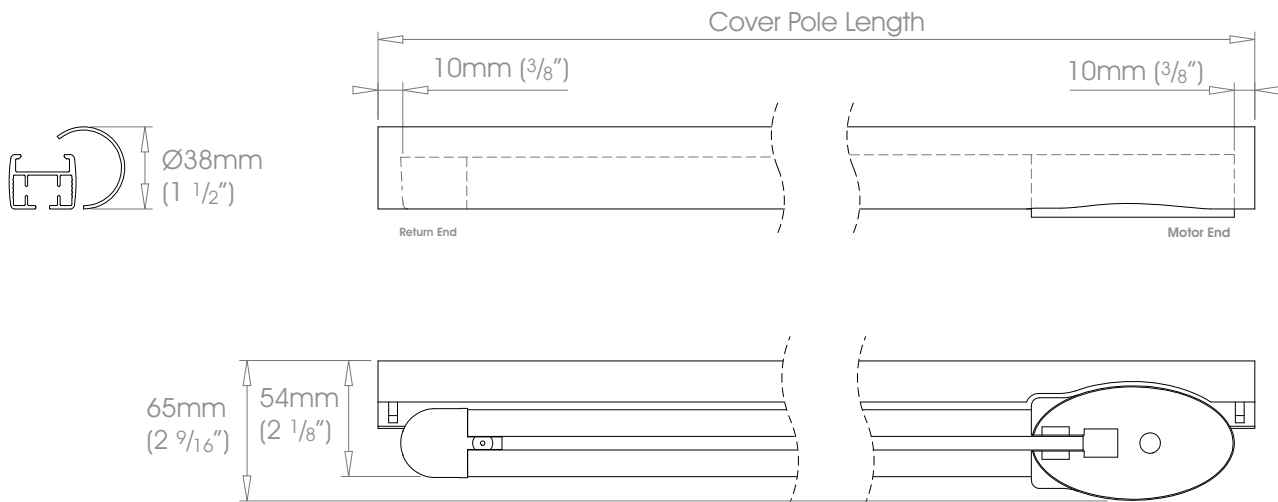

38mm (1 1/2") - Right Hand Motor

Gliding Options Roller • Ripple Roller • Ripplefold® Roller