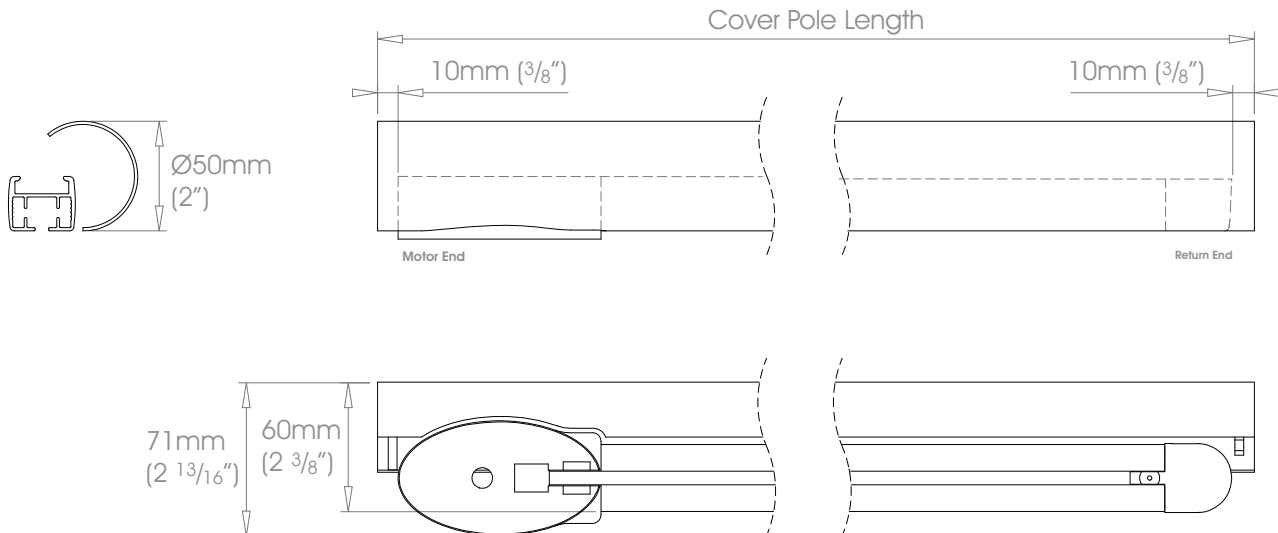

50mm (2") - Left Hand Motor

Gliding Options Roller • Ripple Roller • Ripplefold® Roller