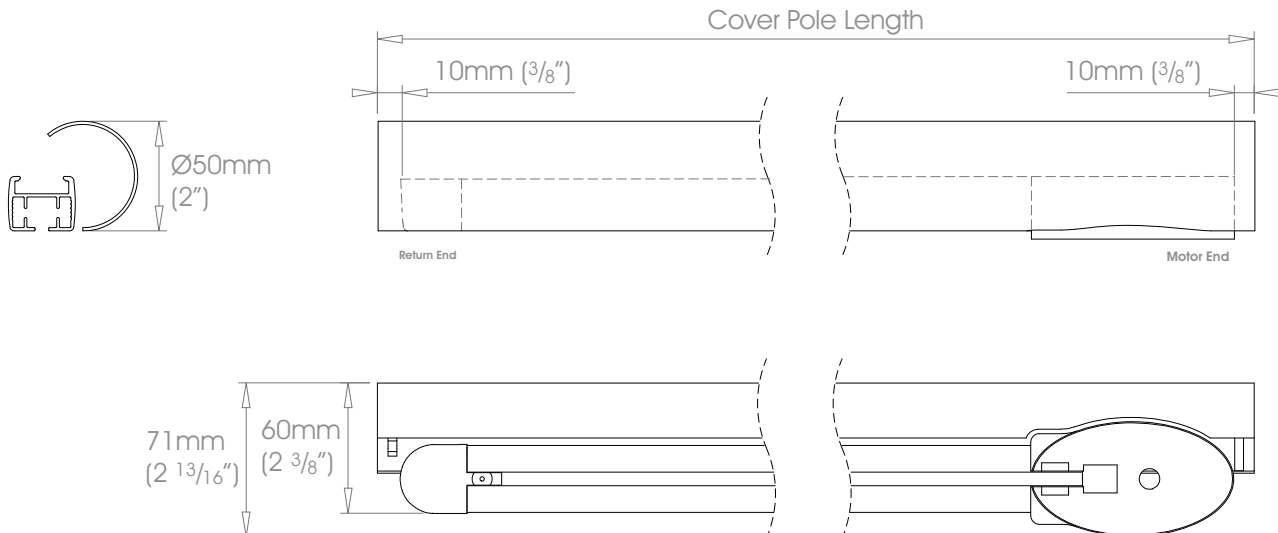

50mm (2") - Right Hand Motor

Gliding Options Roller • Ripple Roller • Ripplefold® Roller