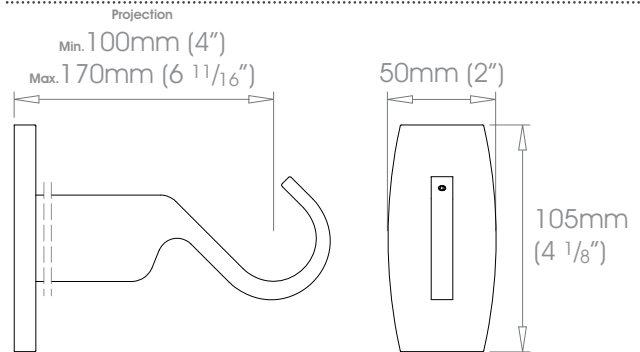

Premium Finishes Can be specified at twice the cost of the standard finish
 Polished Nickel • Polished Brass Plate | Old Silver • Old Pewter • Old Brass • Light Bronze • Bronze Art

30mm (1³/₁₆"

38mm (1¹/₂"

50mm (2")