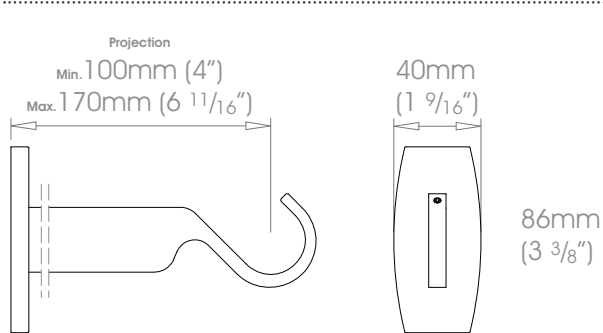

Premium Finishes Can be specified at twice the cost of the standard finish
 Polished Nickel • Polished Brass Plate | Old Silver • Old Pewter • Old Brass • Light Bronze • Bronze Art

30mm (1³/₁₆"

38mm (1¹/₂"

50mm (2")