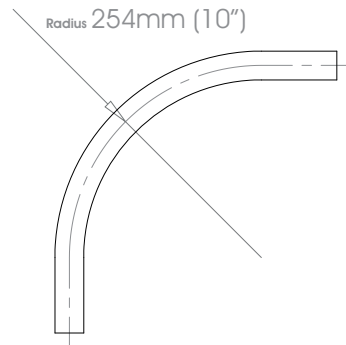

Premium Finishes Can be specified at twice the cost of the standard finish
Polished Nickel • Polished Brass Plate | Old Silver • Old Pewter • Old Brass • Light Bronze • Bronze Art

30mm (1³/₁₆")

38mm (1¹/₂")

50mm (2")