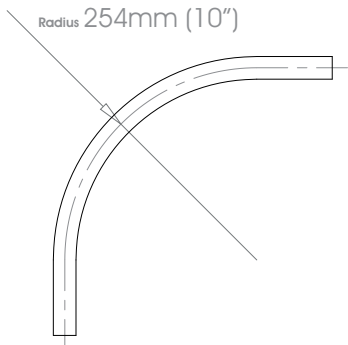

Premium Finishes Can be specified at twice the cost of the standard finish
Polished Nickel • Polished Brass Plate | Old Silver • Old Pewter • Old Brass • Light Bronze • Bronze Art

30mm (1³/₁₆")

38mm (1¹/₂")

50mm (2")