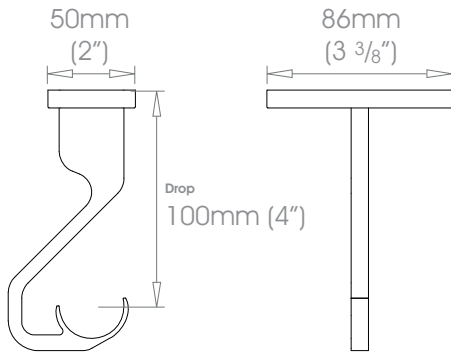

Premium Finishes Can be specified at twice the cost of the standard finish
 Polished Nickel • Polished Brass Plate | Old Silver • Old Pewter • Old Brass • Light Bronze • Bronze Art

30mm (1 3/16")

38mm (1 1/2")

50mm (2")