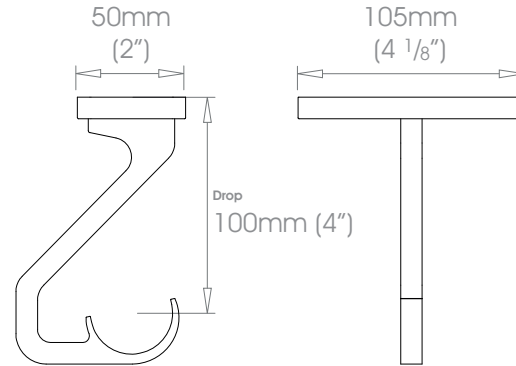

Premium Finishes Can be specified at twice the cost of the standard finish
 Polished Nickel • Polished Brass Plate | Old Silver • Old Pewter • Old Brass • Light Bronze • Bronze Art

30mm (1 3/16")

38mm (1 1/2")

50mm (2")