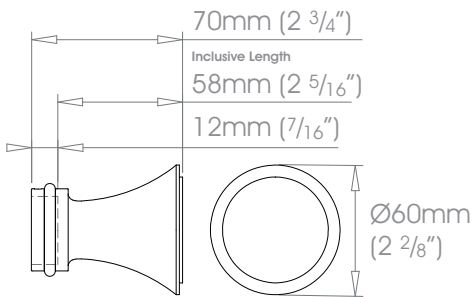

Premium Finishes Can be specified at twice the cost of the standard finish
 Polished Nickel • Polished Brass Plate | Old Silver • Old Pewter • Old Brass • Light Bronze • Bronze Art

30mm (1 3/16")

38mm (1 1/2")

50mm (2")