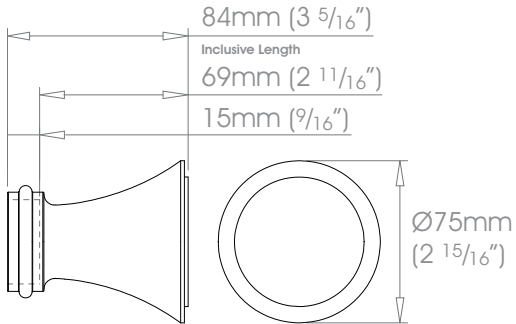

Premium Finishes Can be specified at twice the cost of the standard finish
 Polished Nickel • Polished Brass Plate | Old Silver • Old Pewter • Old Brass • Light Bronze • Bronze Art

30mm (1 3/16")

38mm (1 1/2")

50mm (2")