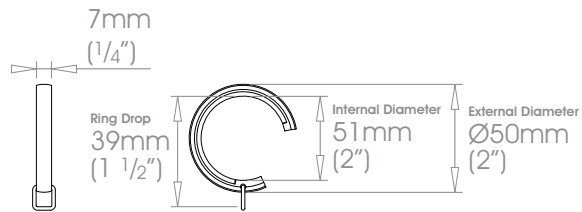

Premium Finishes Can be specified at twice the cost of the standard finish
 Polished Nickel | Old Silver • Old Pewter • Old Brass • Light Bronze • Bronze Art

30mm (1³/₁₆"

38mm (1¹/₂"

50mm (2"