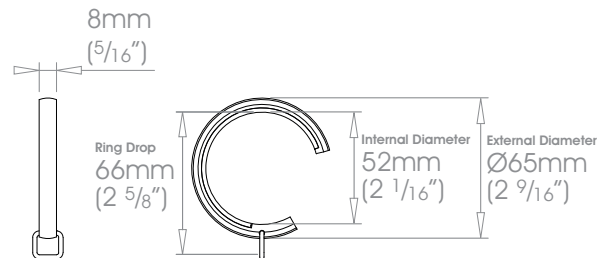

Premium Finishes Can be specified at twice the cost of the standard finish
 Polished Nickel | Old Silver • Old Pewter • Old Brass • Light Bronze • Bronze Art

30mm (1³/₁₆"

38mm (1¹/₂"

50mm (2"