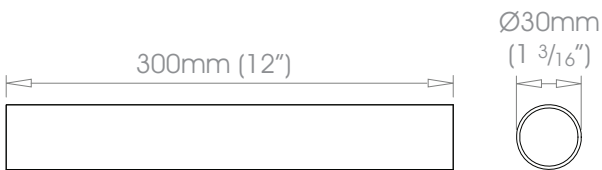

Premium Finishes Can be specified at twice the cost of the standard finish
Polished Nickel • Polished Brass Plate | Old Silver • Old Pewter • Old Brass • Light Bronze • Bronze Art

30mm (1 3/16")

38mm (1 1/2")

50mm (2")