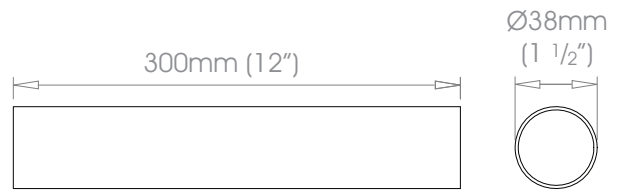

Premium Finishes Can be specified at twice the cost of the standard finish
Polished Nickel • Polished Brass Plate | Old Silver • Old Pewter • Old Brass • Light Bronze • Bronze Art

30mm (1 3/16")

38mm (1 1/2")

50mm (2")